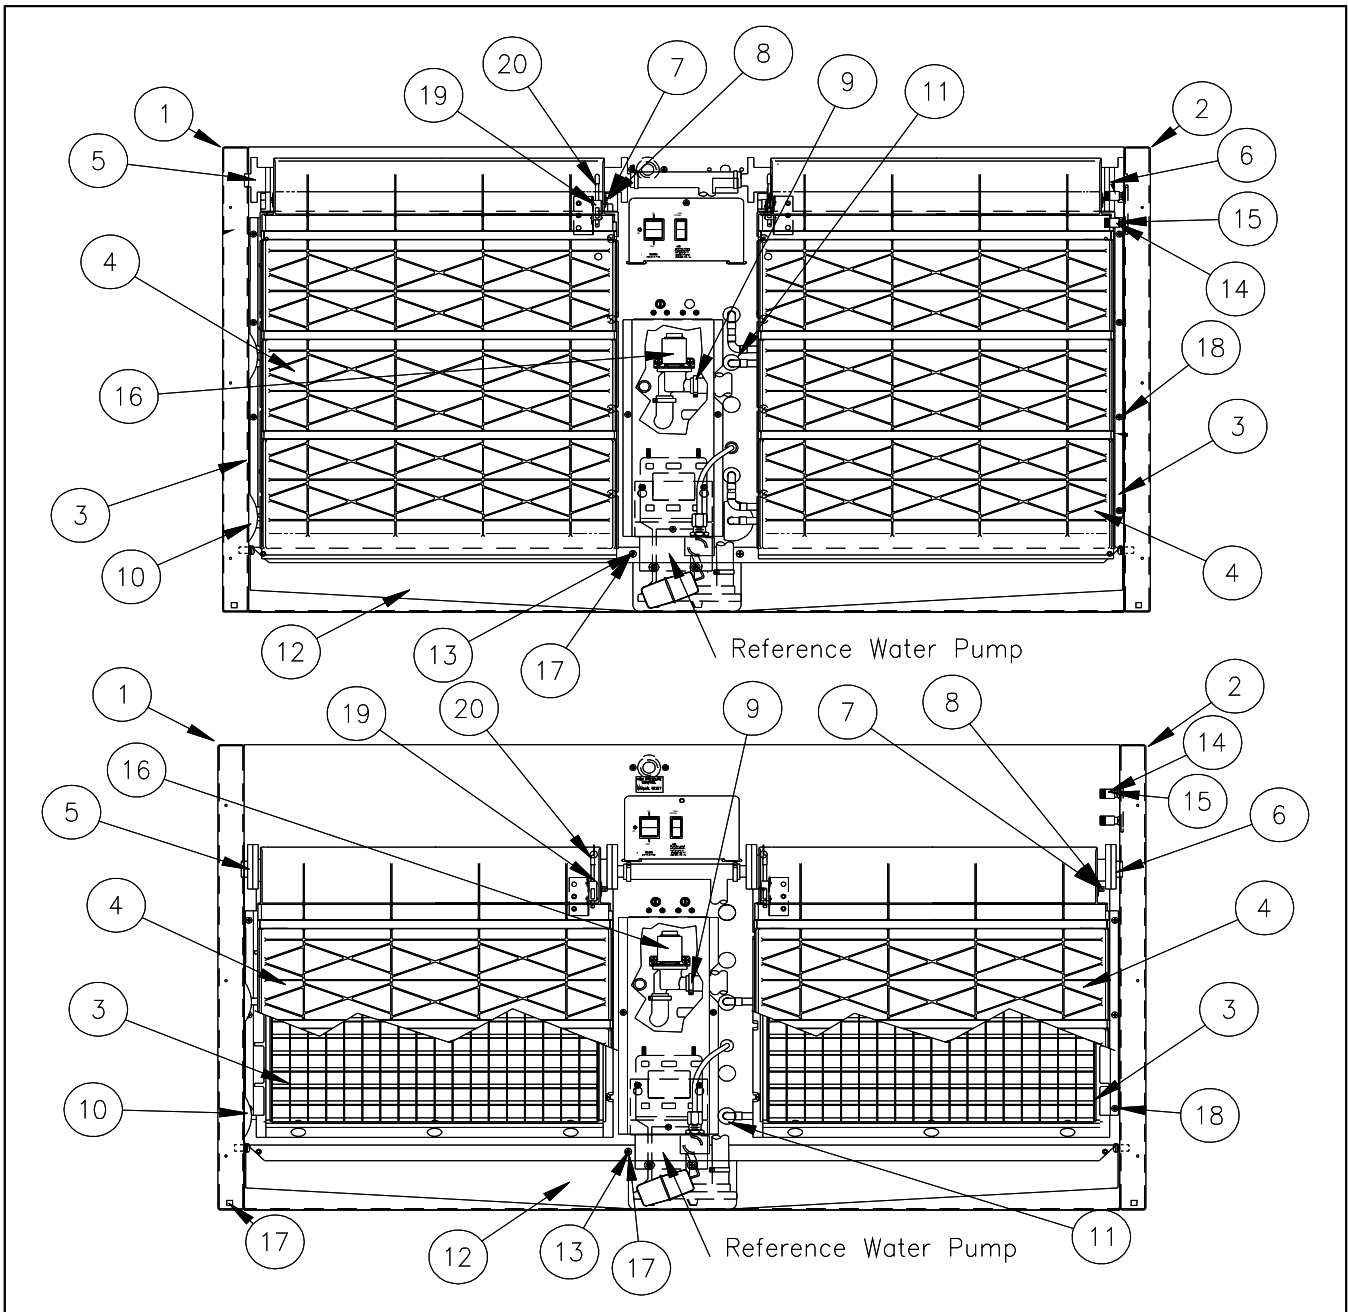

Ice-O-Matic
11100 East 45th Ave.
Denver Co. 80239
866-PUREICE

The ICE Series Service manual is available separately, Part number 9081270-01

ICE Series Service Parts

Exterior Components

Item No.	Description	Model Number				
		ICE1806	ICE1807	ICE2005	ICE2106	ICE2107
1	Top Panel	9051469-01	9051469-01	9051469-01	9051469-01	9051469-01
2	Top Panel Screw	9031098-02	9031098-02	9031098-02	9031098-02	9031098-02
3	Front Panel	2031465-05	2031465-05	2031465-05	2031465-05	2031465-05
4	Front Panel Screw	9031098-02	9031098-02	9031098-02	9031098-02	9031098-02
5	LH Side Panel- Louvered	N/A	N/A	N/A	N/A	N/A
6	LH Side Panel- Solid	3021773-01	3021773-01	3021773-01	3021773-01	3021773-01
7	Side Panel Screws	9031046-02	9031046-02	9031046-02	9031046-02	9031046-02
8	Plastic Nut Insert	9031141-01	9031141-01	9031141-01	9031141-01	9031141-01
9	RH Side Panel- Louvered	N/A	N/A	N/A	N/A	N/A
10	RH Side Panel- Solid	3021775-01	3021775-01	3021775-01	3021775-01	3021775-01
11	Rear Panel	3021792-01	3021792-01	3021792-01	3021792-01	3021792-01
12	Rear Panel Screw	9031046-01	9031046-01	9031046-01	9031046-01	9031046-01
13	Ice Deflector	3011756-01	3011756-01	3011756-01	3011756-01	3011756-01

Item No.	Description	Model Number		
		ICE1405	ICE1406	ICE1407
1	Top Panel	9051469-01	9051469-01	9051469-01
2	Top Panel Screw	9031098-02	9031098-02	9031098-02
3	Front Panel	2031465-05	2031465-05	2031465-05
4	Front Panel Screw	9031098-02	9031098-02	9031098-02
5	LH Side Panel- Louvered	2031468-03	2031468-03	2031468-03
6	LH Side Panel- Solid	3021773-01	3021773-01	3021773-01
7	Side Panel Screws	9031046-02	9031046-02	9031046-02
8	Plastic Nut Insert	9031141-01	9031141-01	9031141-01
9	RH Side Panel- Louvered	2031468-02	2031468-02	2031468-02
10	RH Side Panel- Solid	3021775-01	3021775-01	3021775-01
11	Rear Panel	3021792-01	3021792-01	3021792-01
12	Rear Panel Screw	9031046-01	9031046-01	9031046-01
13	Ice Deflector	3011756-01	3011756-01	3011756-01