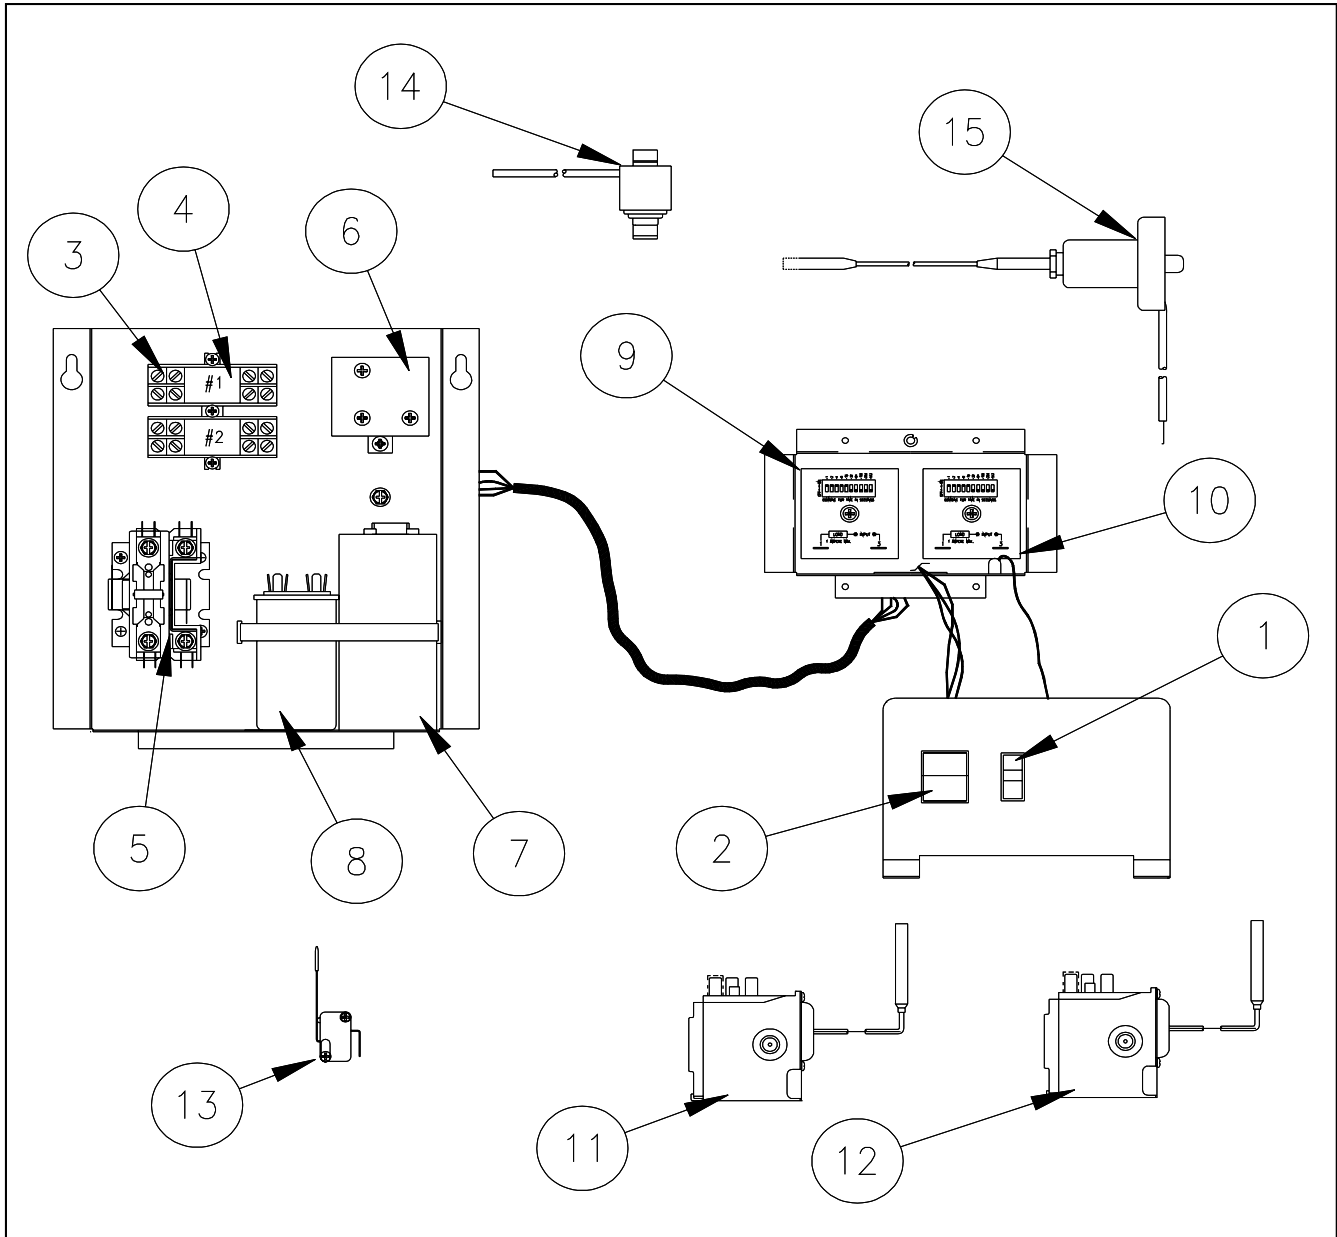

ICE Series Service Parts

Control Box

ICE Series Service Parts

Control Box

Item No.	Description	Model Number				
		ICE1806	ICE1807	ICE2005	ICE2106	ICE2107
1	Purge Switch	9101139-03	9101139-03	9101139-03	9101139-03	9101139-03
2	ON-OFF-WASH Switch	9101195-01	9101195-01	9101195-01	9101195-01	9101195-01
3	Relay Socket	9101083-01	9101083-01	9101083-01	9101083-01	9101083-01
4	Relay	9101084-02	9101084-02	9101084-02	9101084-02	9101084-02
5	Contacto	9101002-07	9101079-02	9101002-04	9101002-03	9101079-02
6	Compressor Start Relay	9181010-10	N/A	9181010-11	9181010-11	N/A
7	Start Capacitor	9181003-21	N/A	9181003-30	9181003-21	N/A
8	Run Capacitor	9181009-20	N/A	9181009-20	9181009-13	N/A
9	Timer	9101148-01	9101148-01	9101148-01	9101148-01	9101148-01
10	Timer (Set at 4 Seconds)	9101148-01	9101148-01	9101148-01	9101148-01	9101148-01
11	Low Pressure Timer Initiate	9041094-01	9041094-01	9041094-01	9041094-01	9041094-01
12	Pump Down Control	9041040-01	9041040-01	9041040-01	9041040-01	9041040-01
13	Bin Switch	9101145-03	9101145-03	9101145-03	9101145-03	9101145-03
14	High Temp Safety Control	9041087-01	9041087-01	9041087-01	9041087-01	9041087-01
15	High Pressure Safety Control	9041051-04	9041051-04	9041051-04	9041051-04	9041051-04

Item No.	Description	Model Number		
		ICE1405	ICE1406	ICE1407
1	Purge Switch	9101139-03	9101139-03	9101139-03
2	ON-OFF-WASH Switch	9101195-01	9101195-01	9101195-01
3	Relay Socket	9101083-01	9101083-01	9101083-01
4	Relay	9101084-02	9101084-02	9101084-02
5	Contacto	9101002-04	9101002-03	9101079-02
6	Compressor Start Relay	9181010-04	9181010-10	N/A
7	Start Capacitor	9181003-34	9181003-21	N/A
8	Run Capacitor	9181009-20	9181009-20	N/A
9	Timer	9101148-01	9101148-01	9101148-01
10	Timer (Set at 4 Seconds)	9101148-01	9101148-01	9101148-01
11	Low Pressure Timer Initiate	9041094-01	9041094-01	9041094-01
12	Pump Down Control	9041040-01	9041040-01	9041040-01
13	Bin Switch	9101145-03	9101145-03	9101145-03
14	High Temp Safety Control	9041087-01	9041087-01	9041087-01
15	High Pressure Safety Control	9041051-04	9041051-04	9041051-04

ADD ON PART:

BIN CONTROL THERMOSTAT

9041055-01 ALL 48" UNITS