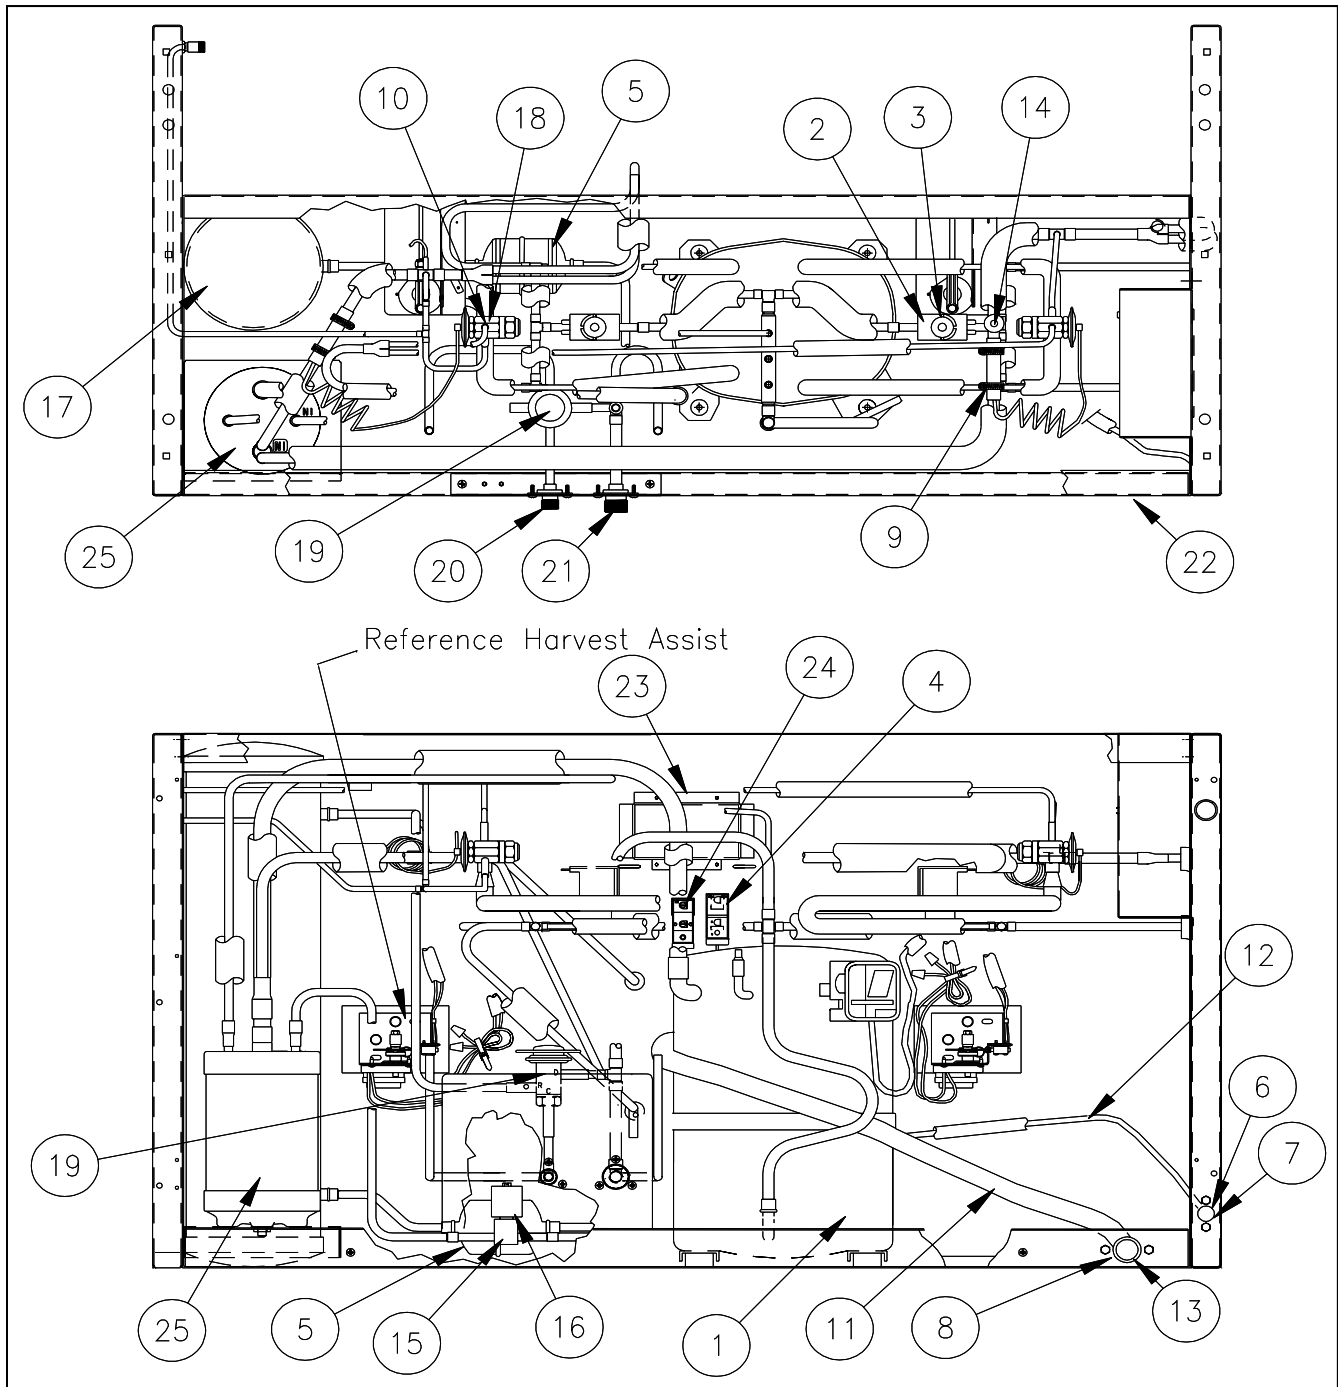

ICE1800/2100 Remote Machine Shown

ICE Series Service Parts

Remote

Item No.	Description	Model Number				
		ICE1806	ICE1807	ICE2005	ICE2106	ICE2107
1	Compressor	9181108-11	9181108-12	9181110-13	9181123-11	9181110-12
2	Hot Gas Valve Coil	9151123-04	9151123-04	9151123-04	9151123-04	9151123-04
3	Hot Gas Valve Body	9151123-01	9151123-01	9151123-01	9151123-01	9151123-01
4	Low Pressure Control	9041094-01	9041094-01	9041094-01	9041094-01	9041094-01
5	Filter Drier	9151004-03	9151004-03	9151004-03	9151004-03	9151004-03
6	Drop Adapter	9091074-01	9091074-01	9091074-01	9091074-01	9091074-01
7	Water Inlet Fitting	9091083-01	9091083-01	9091083-01	9091083-01	9091083-01
8	Purge Drain Fitting	9091119-01	9091119-01	9091119-01	9091119-01	9091119-01
9	Clamp-TXV Bulb	9021040-01	9021040-01	9021040-01	9021040-01	9021040-01
10	TXV	9151006-15	9151006-15	9151006-15	9151006-15	9151006-15
10	TXV (Beg. Ser. B2)	9151134-06	9151134-06	9151134-06	9151134-06	9151134-06
11	Purge Drain Hose	6021015-06	6021015-06	6021015-06	6021015-06	6021015-06
12	Tube (2.17 Ft.)	6021032-01	6021032-01	6021032-01	6021032-01	6021032-01
13	Clamp	9021010-14	9021010-14	9021010-14	9021010-14	9021010-14
14	High Temp Safety	9041087-01	9041087-01	9041087-01	9041087-01	9041087-01
15	Liquid Line Solenoid Body	9151123-02	9151123-02	9151123-02	9151123-02	9151123-02
16	Liquid Line Solenoid Coil	9151123-04	9151123-04	9151123-04	9151123-04	9151123-04
17	Receiver	9151109-01	9151109-01	9151109-01	9151109-01	9151109-01
18	Expansion Valve Assembly*	2041686-01	2041686-01	2041686-01	2041686-01	2041686-01
19	Mixing Valve (240)	9151027-06	9151027-06	9151027-06	9151027-06	9151027-06
20	Remote Fitting 3/8"	9091001-11	9091001-11	9091001-11	9091001-11	9091001-11
21	Remote Fitting 1/2"	9091001-12	9091001-12	9091001-12	9091001-12	9091001-12
22	Rear Brace	3011978-01	3011978-01	3011978-01	3011978-01	3011978-01
23	High Pressure Control	9041051-04	9041051-04	9041051-04	9041051-04	9041051-04
24	Pump Down Control	9041040-01	9041040-01	9041040-01	9041040-01	9041040-01
25	Accumulator/Heat Exchanger	2101359-01	2101359-01	2101359-01	2101359-02	2101359-02

Item No.	Description	Model Number		
		ICE1405	ICE1406	ICE1407
1	Compressor	9181094-12	9181108-11	9181111-12
2	Hot Gas Valve Coil	9151123-04	9151123-04	9151123-04
3	Hot Gas Valve Body	9151123-01	9151123-01	9151123-01
4	Low Pressure Control	9041094-01	9041094-01	9041094-01
5	Filter Drier	9151004-03	9151004-03	9151004-03
6	Drop Adapter	9091074-01	9091074-01	9091074-01
7	Water Inlet Fitting	9091083-01	9091083-01	9091083-01
8	Purge Drain Fitting	9091119-01	9091119-01	9091119-01
9	Clamp-TXV Bulb	9021040-01	9021040-01	9021040-01
10	TXV	9151006-08	9151006-08	9151006-08
10	TXV (Beg. Ser. D2)	9151134-01	9151134-02	9151134-02
11	Purge Drain Hose	6021015-06	6021015-06	6021015-06
12	Tube (2.17 Ft.)	6021032-01	6021032-01	6021032-01
13	Clamp	9021010-14	9021010-14	9021010-14
14	High Temp Safety	9041087-01	9041087-01	9041087-01
15	Liquid Line Solenoid Body	9151123-02	9151123-02	9151123-02
16	Liquid Line Solenoid Coil	9151123-04	9151123-04	9151123-04
17	Receiver	9151110-01	9151110-01	9151110-01
18	Expansion Valve Assembly	N/A	N/A	N/A
19	Mixing Valve (240)	9151027-06	9151027-06	9151027-06
20	Remote Fitting 3/8"	9091001-11	9091001-11	9091001-11
21	Remote Fitting 1/2"	9091001-12	9091001-12	9091001-12
22	Rear Brace	3011978-01	3011978-01	3011978-01
23	High Pressure Control	9041051-04	9041051-04	9041051-04