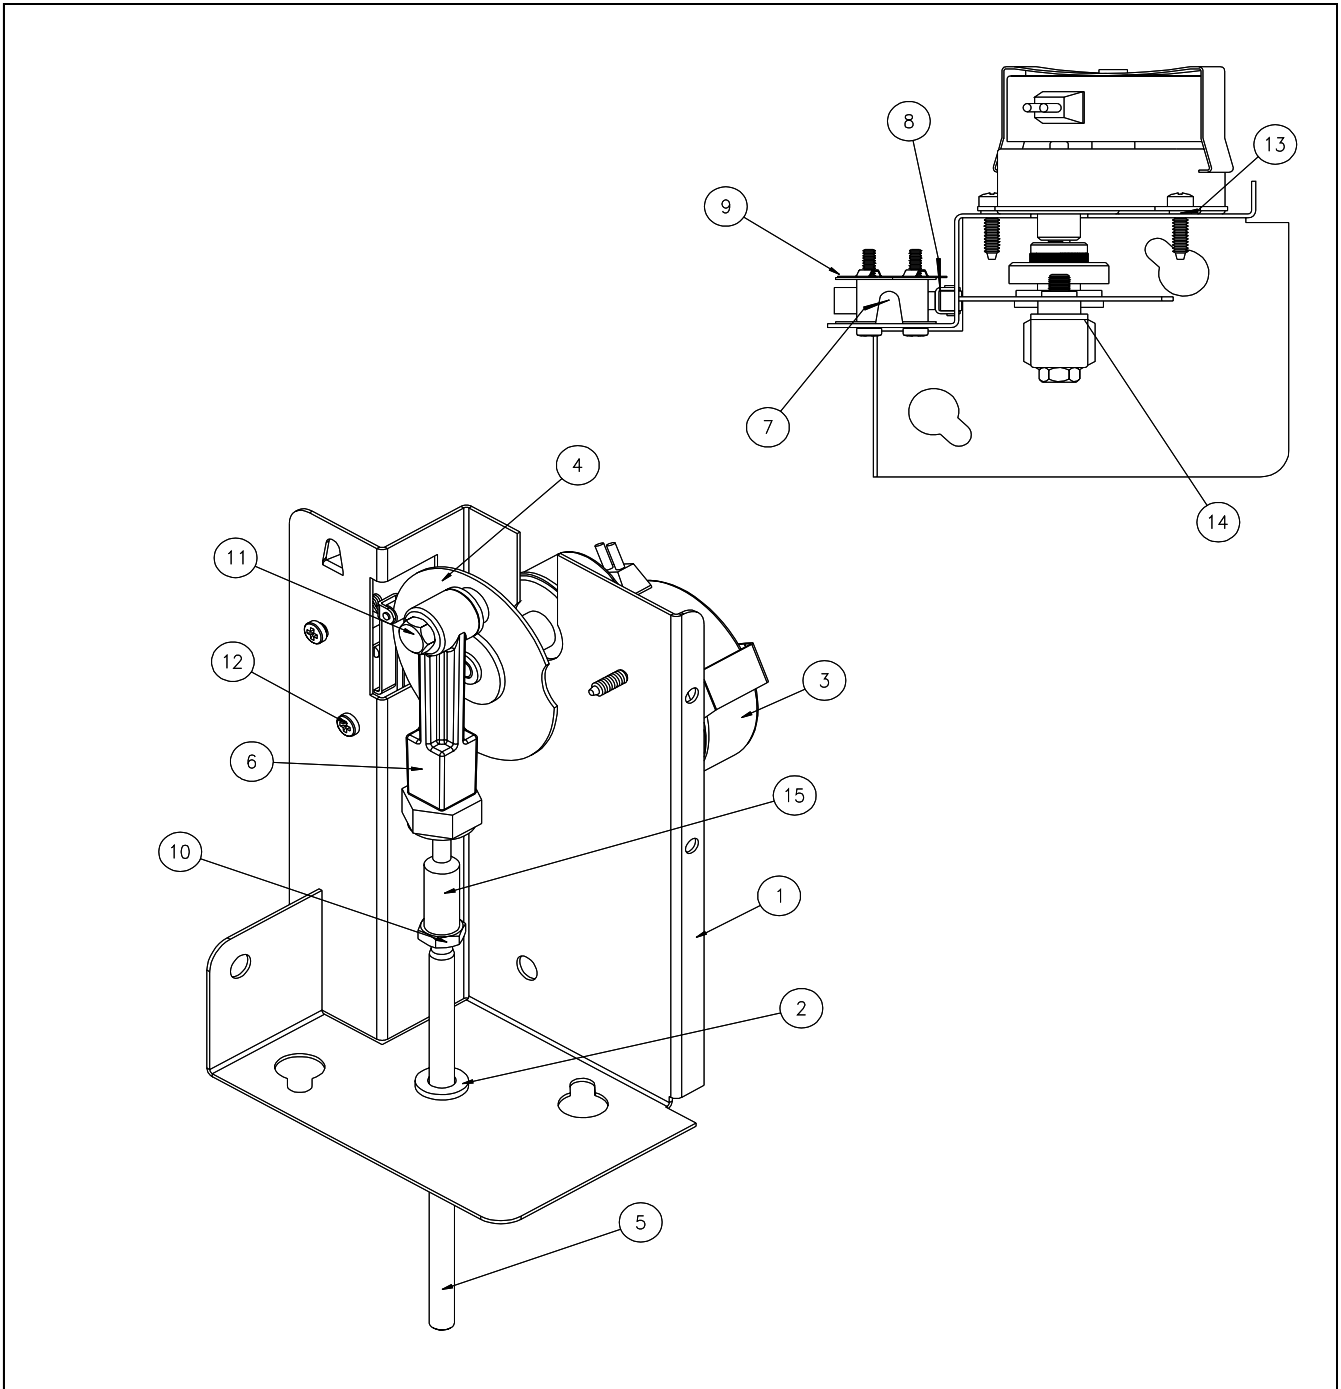

ICE Series Service Parts

Old Style Harvest Assist Assembly

Item No.	Description	Model Number				
		ICE1806	ICE1807	ICE2005	ICE2106	ICE2107
1	Probe Motor Bracket	3012890-01	3012890-01	3012890-01	3012890-01	3012890-01
2	Snap Bushing	9051001-13	9051001-13	9051001-13	9051001-13	9051001-13
3	Gear Motor	9161031-01	9161031-01	9161031-01	9161031-01	9161031-01
4	Clutch Assembly	9131190-04	9131190-04	9131190-04	9131190-04	9131190-04
5	Probe Shaft	9131189-01	9131189-01	9131189-01	9131189-01	9131189-01
6	Connecting Rod	9051057-01	9051057-01	9051057-01	9051057-01	9051057-01
7	Cam Switch	9101160-01	9101160-01	9101160-01	9101160-01	9101160-01
8	Speed Nut Plate	9031120-01	9031120-01	9031120-01	9031120-01	9031120-01
9	Insulation, Switch	3051145-01	3051145-01	3051145-01	3051145-01	3051145-01
10	Nut	9031005-03	9031005-03	9031005-03	9031005-03	9031005-03
11	Shoulder Screw	9031119-01	9031119-01	9031119-01	9031119-01	9031119-01
12	Pan Head Machine Screw	9031008-16	9031008-16	9031008-16	9031008-16	9031008-16
13	Self Tapping Screw	9031019-05	9031019-05	9031019-05	9031019-05	9031019-05
14	Flat Washer	9031003-03	9031003-03	9031003-03	9031003-03	9031003-03
15	Swivel	9021017-02	9021017-02	9021017-02	9021017-02	9021017-02
	Complete Assembly	2061962-03S	2061962-03S	2061962-03S	2061962-03S	2061962-03S

Item No.	Description	Model Number		
		ICE1405	ICE1406	ICE1407
1	Probe Motor Bracket	3012890-01	3012890-01	3012890-01
2	Snap Bushing	9051001-13	9051001-13	9051001-13
3	Gear Motor	9161031-01	9161031-01	9161031-01
4	Clutch Assembly	9131190-04	9131190-04	9131190-04
5	One Piece Shaft & Swivel	9021102-01	9021102-01	9021102-01
5	Probe Shaft	9131189-01	9131189-01	9131189-01
6	Connecting Rod	9051057-01	9051057-01	9051057-01
7	Cam Switch	9101160-01	9101160-01	9101160-01
8	Speed Nut Plate	9031120-01	9031120-01	9031120-01
9	Insulation, Switch	3051145-01	3051145-01	3051145-01
10	Nut	9031005-03	9031005-03	9031005-03
11	Shoulder Screw	9031119-01	9031119-01	9031119-01
12	Pan Head Machine Screw	9031008-16	9031008-16	9031008-16
13	Self Tapping Screw	9031019-05	9031019-05	9031019-05
14	Flat Washer	9031003-03	9031003-03	9031003-03
15	Swivel	9021017-02	9021017-02	9021017-02
	Complete Assembly	2061962-03S	2061962-03S	2061962-03S