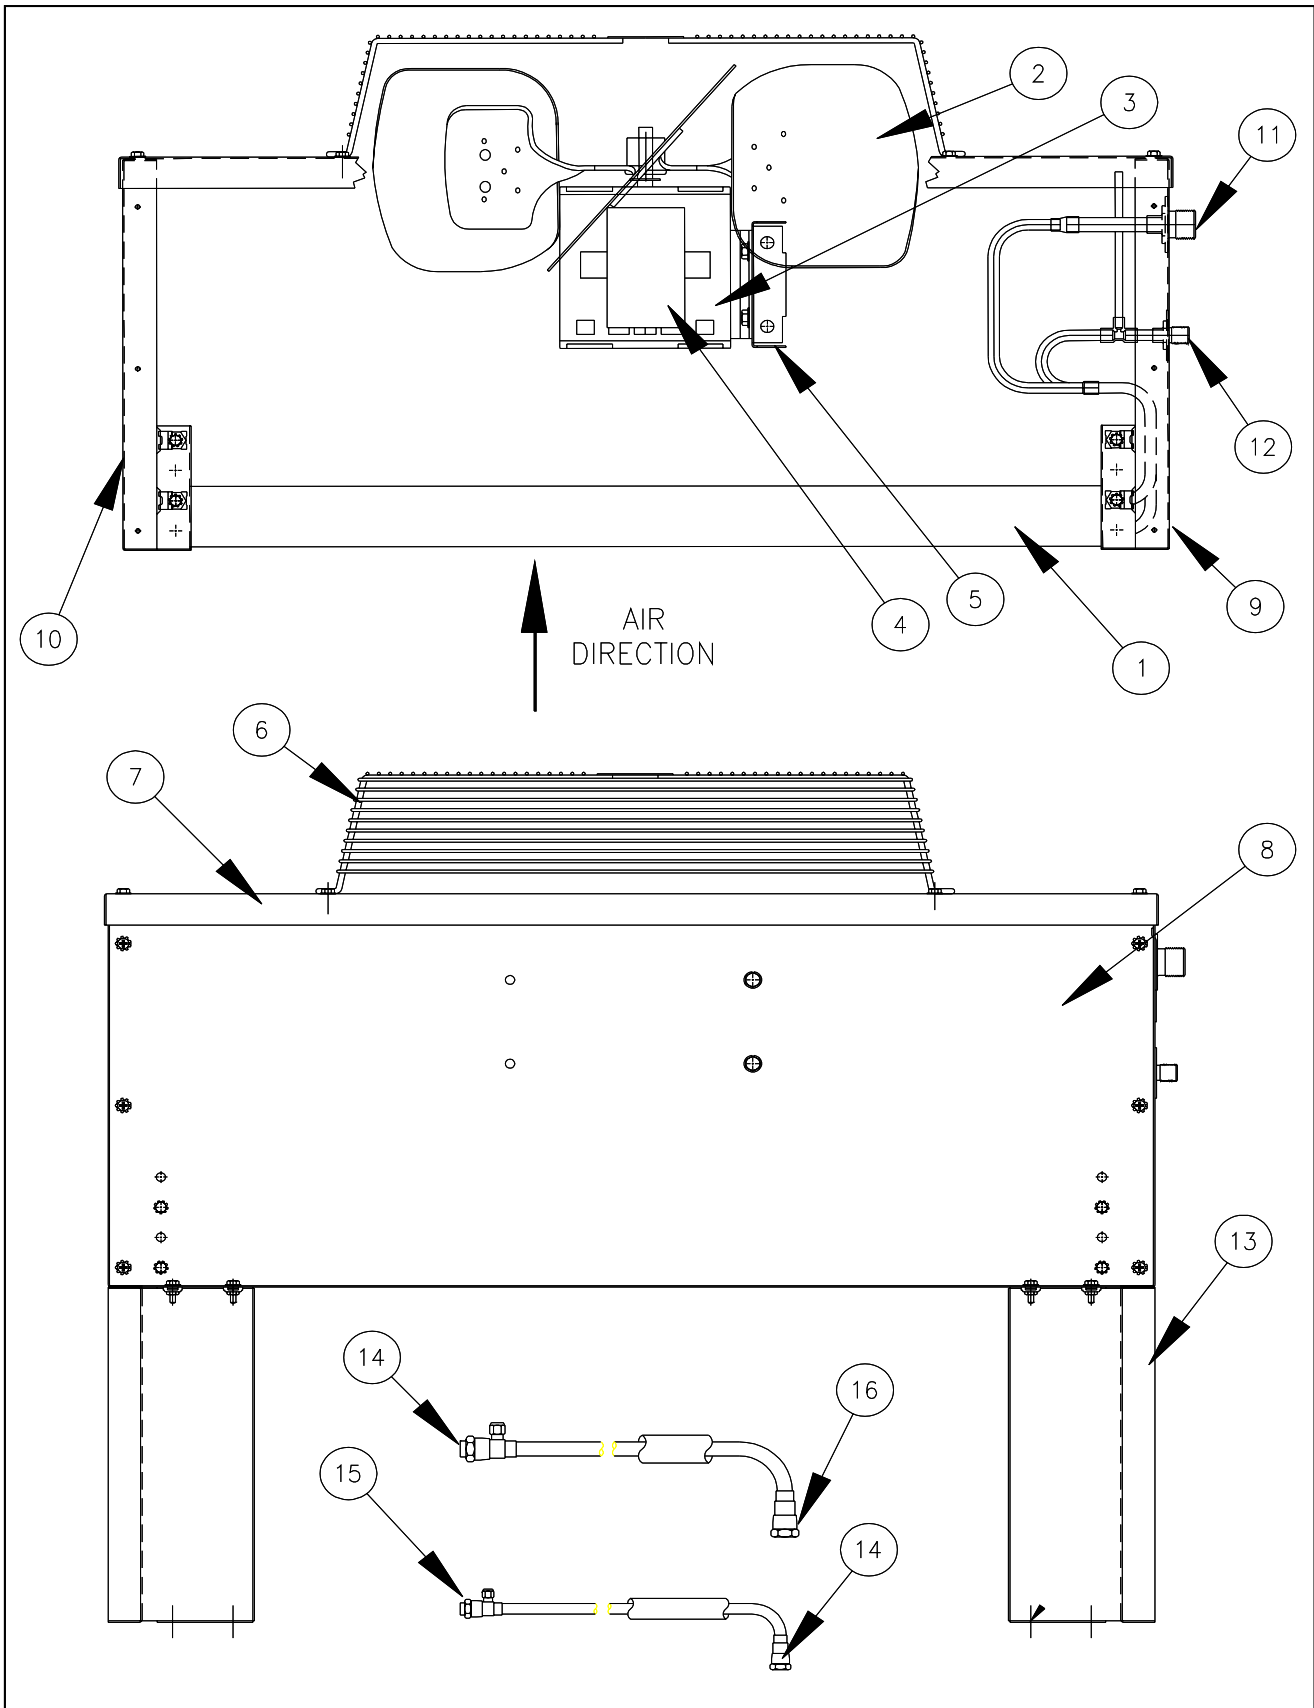

ICE Series Service Parts

Remote Condenser

Item No.	Description	Model Number			
		ICE1806 ERC4061	ICE1807 ERC4061	ICE2106 ERC5061	ICE2107 ERC5061
1	Condenser	9141110-02	9141110-02	9141111-01	9141111-01
2	Fan Blade	9131357-01	9131357-01	9131357-01	9131357-01
3	Fan Motor	9161110-02	9161110-02	9161110-02	9161110-02
4	Capacitor	9161110-92	9161110-92	9161110-92	9161110-92
5	Fan Motor Brace	3012802-01	3012802-01	3012802-01	3012802-01
6	Fan Guard	9131356-01	9131356-01	9131356-01	9131356-01
7	Top Panel	3012807-01	3012807-01	3012829-01	3012829-01
8	Side Panel	3012794-01	3012794-01	3012830-01	3012830-01
9	Front Panel	3012804-01	3012804-01	3012804-01	3012804-01
10	Rear Panel	3012805-01	3012805-01	3012805-01	3012805-01
11	Coupling Half-Bulkhead-1/2"	9091001-12	9091001-12	9091001-12	9091001-12
12	Coupling Half-Bulkhead-3/8"	9091001-11	9091001-11	9091001-11	9091001-11
13	Mounting Leg	3012795-01	3012795-01	3012795-01	3012795-01
14	Lineset Fitting w/ Port 1/2"	9091001-10	9091001-10	9091001-10	9091001-10
15	Lineset Fitting w/ Port 3/8"	9091001-04	9091001-04	9091001-04	9091001-04
16	Lineset Fitting w/o Port 1/2"	9091001-08	9091001-08	9091001-08	9091001-08
17	Lineset Fitting w/o Port 3/8"	9091001-02	9091001-02	9091001-02	9091001-02

Item No.	Description	Model Number		
		ICE1405 ERC2661	ICE1406 ERC2661	ICE1407 ERC2661
1	Condenser	9141109-01	9141109-01	9141109-01
2	Fan Blade	9131357-01	9131357-01	9131357-01
3	Fan Motor	9161110-02	9161110-02	9161110-02
4	Capacitor	9161110-92	9161110-92	9161110-92
5	Fan Motor Brace	3012802-01	3012802-01	3012802-01
6	Fan Guard	9131356-01	9131356-01	9131356-01
7	Top Panel	3012806-01	3012806-01	3012806-01
8	Side Panel	3012793-01	3012793-01	3012793-01
9	Front Panel	3012804-01	3012804-01	3012804-01
10	Rear Panel	3012805-01	3012805-01	3012805-01
11	Coupling Half-Bulkhead-1/2"	9091001-12	9091001-12	9091001-12
12	Coupling Half-Bulkhead-3/8"	9091001-11	9091001-11	9091001-11
13	Mounting Leg	3012795-01	3012795-01	3012795-01
14	Lineset Fitting w/ Port 1/2"	9091001-10	9091001-10	9091001-10
15	Lineset Fitting w/ Port 3/8"	9091001-04	9091001-04	9091001-04
16	Lineset Fitting w/o Port 1/2"	9091001-08	9091001-08	9091001-08
17	Lineset Fitting w/o Port 3/8"	9091001-02	9091001-02	9091001-02