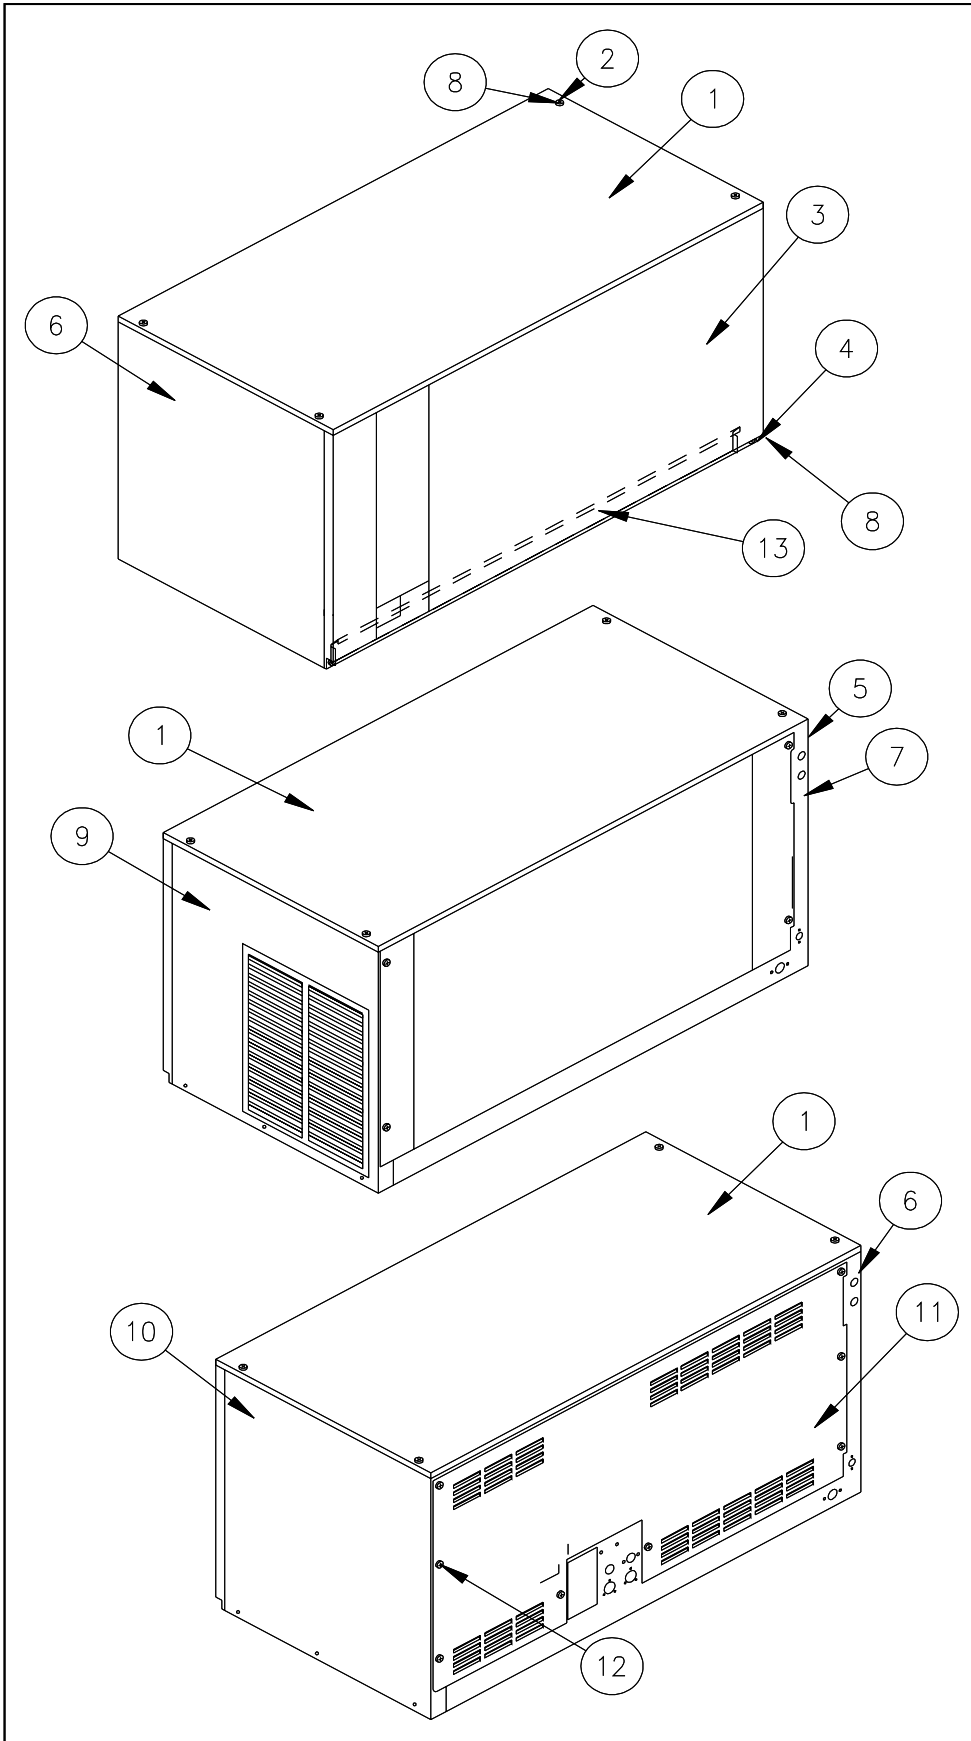

ICE Series Service Parts

Exterior Components

Item No.	Description	Model Number				
		ICE1806	ICE1807	ICE2005	ICE2106	ICE2107
1	Top Panel	9051469-01	9051469-01	9051469-01	9051469-01	9051469-01
2	Top Panel Screw	9031098-02	9031098-02	9031098-02	9031098-02	9031098-02
3	Front Panel	2031465-05	2031465-05	2031465-05	2031465-05	2031465-05
4	Front Panel Screw	9031098-02	9031098-02	9031098-02	9031098-02	9031098-02
5	LH Side Panel-Louvered	N/A	N/A	N/A	N/A	N/A
6	LH Side Panel-Solid	3021773-01	3021773-01	3021773-01	3021773-01	3021773-01
7	Side Panel Screws	9031046-02	9031046-02	9031046-02	9031046-02	9031046-02
8	Plastic Nut Insert	9031141-01	9031141-01	9031141-01	9031141-01	9031141-01
9	RH Side Panel-Louvered	N/A	N/A	N/A	N/A	N/A
10	RH Side Panel-Solid	3021775-01	3021775-01	3021775-01	3021775-01	3021775-01
11	Rear Panel	3021792-01	3021792-01	3021792-01	3021792-01	3021792-01
12	Rear Panel Screw	9031046-01	9031046-01	9031046-01	9031046-01	9031046-01
13	Ice Deflector	3011756-01	3011756-01	3011756-01	3011756-01	3011756-01

Item No.	Description	Model Number		
		ICE1405	ICE1406	ICE1407
1	Top Panel	9051469-01	9051469-01	9051469-01
2	Top Panel Screw	9031098-02	9031098-02	9031098-02
3	Front Panel	2031465-05	2031465-05	2031465-05
4	Front Panel Screw	9031098-02	9031098-02	9031098-02
5	LH Side Panel-Louvered	2031468-03	2031468-03	2031468-03
6	LH Side Panel-Solid	3021773-01	3021773-01	3021773-01
7	Side Panel Screws	9031046-02	9031046-02	9031046-02
8	Plastic Nut Insert	9031141-01	9031141-01	9031141-01
9	RH Side Panel-Louvered	2031468-02	2031468-02	2031468-02
10	RH Side Panel-Solid	3021775-01	3021775-01	3021775-01
11	Rear Panel	3021792-01	3021792-01	3021792-01
12	Rear Panel Screw	9031046-01	9031046-01	9031046-01
13	Ice Deflector	3011756-01	3011756-01	3011756-01