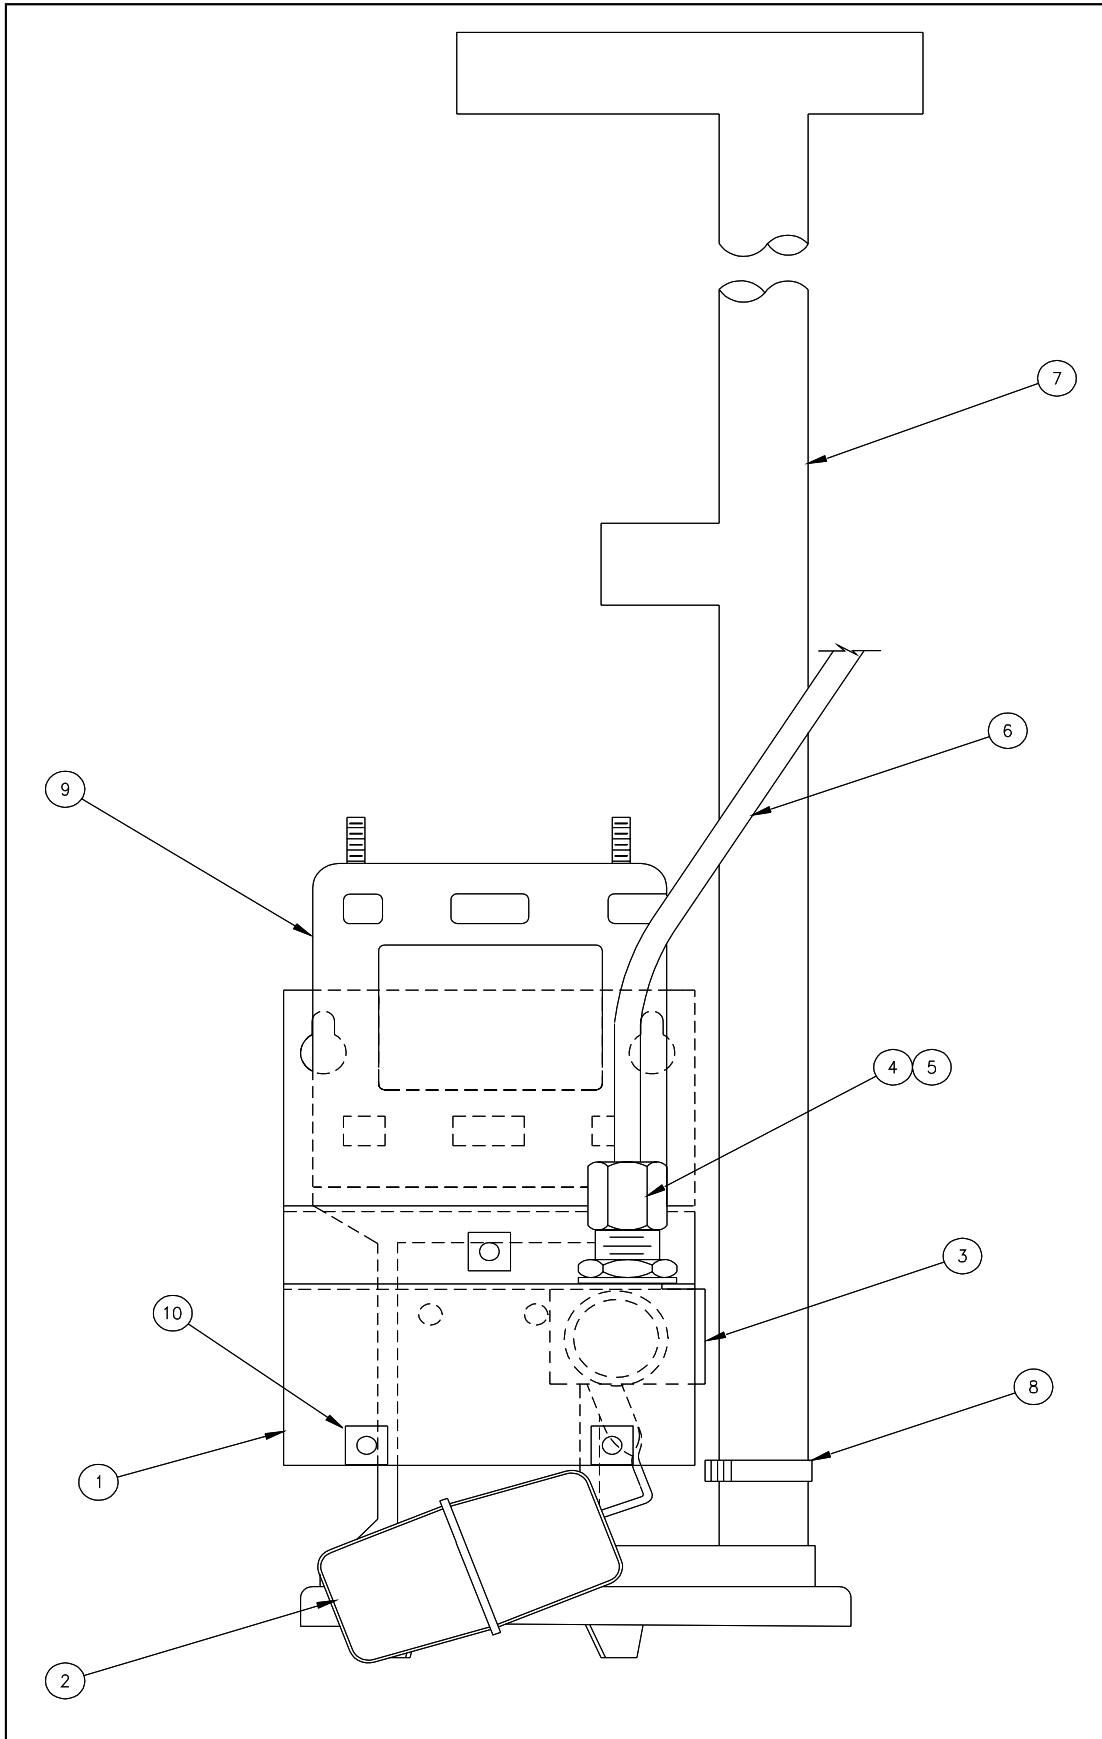

ICE Series Service Parts

Water Pump and Float

Item No.	Description	Model Number				
		ICE1806	ICE1807	ICE2005	ICE2106	ICE2107
1	Pump Bracket	3012877-01	3012877-01	3012877-01	3012877-01	3012877-01
2	Float Assembly	9131111-02	9131111-02	9131111-02	9131111-02	9131111-02
3	Cap Plug	9131026-02	9131026-02	9131026-02	9131026-02	9131026-02
4	Sleeve	9091081-01	9091081-01	9091081-01	9091081-01	9091081-01
5	Barrel Fitting	9091080-01	9091080-01	9091080-01	9091080-01	9091080-01
6	Tube- Polyethylene (3.59 Ft.)	6021032-01	6021032-01	6021032-01	6021032-01	6021032-01
7	Water Pump Tube	9051471-02	9051471-02	9051471-02	9051471-02	9051471-02
8	Hose Clamp	9021010-04	9021010-04	9021010-04	9021010-04	9021010-04
9	Water Pump	9161079-02	9161079-02	9161079-02	9161079-02	9161079-02
	Thumbscrew / Pump	9161076-101	9161076-101	9161076-101	9161076-101	9161076-101
10	Plastic Nut #10	9031141-01	9031141-01	9031141-01	9031141-01	9031141-01

Item No.	Description	Model Number		
		ICE1405	ICE1406	ICE1407
1	Pump Bracket	3012877-01	3012877-01	3012877-01
2	Float Assembly	9131111-02	9131111-02	9131111-02
3	Cap Plug	9131026-02	9131026-02	9131026-02
4	Sleeve	9091081-01	9091081-01	9091081-01
5	Barrel Fitting	9091080-01	9091080-01	9091080-01
6	Tube- Polyethylene (3.59 Ft.)	6021032-01	6021032-01	6021032-01
7	Water Pump Tube	9051471-01	9051471-01	9051471-01
8	Hose Clamp	9021010-04	9021010-04	9021010-04
9	Water Pump	9161079-02	9161079-02	9161079-02
	Thumbscrew / Pump	9161076-101	9161076-101	9161076-101
10	Plastic Nut #10	9031141-01	9031141-01	9031141-01

Please note: Water Pumps are shipped with the Thumbscrews when ordered as a service replacement part.