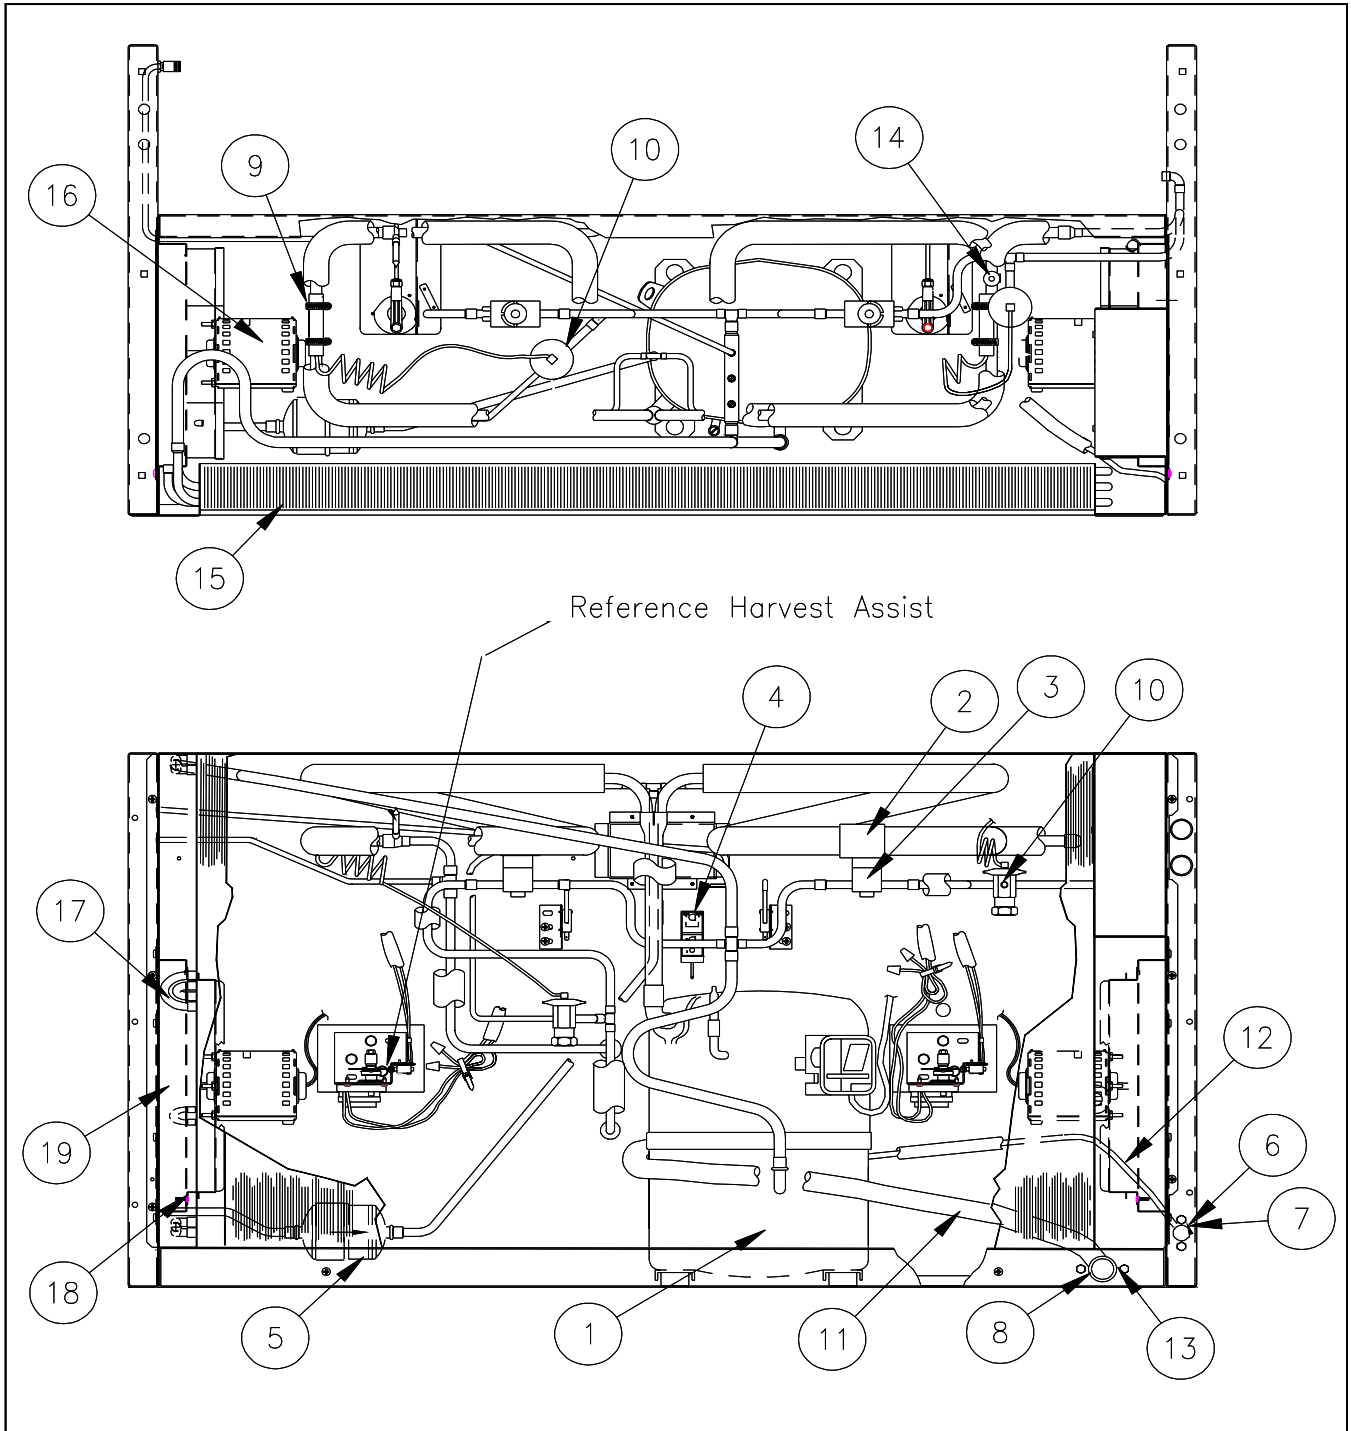

ICE Series Service Parts

Air Cooled

Item No.	Description	Model Number		
		ICE1405	ICE1406	ICE1407
1	Compressor	9181094-12	9181108-11	9181111-12
2	Hot Gas Valve Coil	9151123-04	9151123-04	9151123-04
3	Hot Gas Valve Body	9151123-01	9151123-01	9151123-01
4	Low Pressure Control	9041094-01	9041094-01	9041094-01
5	Filter Drier	9151004-03	9151004-03	9151004-03
6	Drop Adapter	9091074-01	9091074-01	9091074-01
7	Water Inlet Fitting	9091083-01	9091083-01	9091083-01
8	Purge Drain Fitting	9091119-01	9091119-01	9091119-01
9	Clamp-TXV Bulb	9021040-01	9021040-01	9021040-01
10	TXV	9151006-08	9151006-08	9151006-08
10	TXV (Beg. D2)	9151134-01	9151134-02	9151134-02
11	Purge Drain Tube	6021015-06	6021015-06	9051280-06
12	Tube (3.59 Ft.)	6021032-01	6021032-01	6021032-01
13	Clamp	9021010-03	9021010-03	9021010-03
14	High Temp Safety	9041087-01	9041087-01	9041087-01
15	Air Condenser	9141114-01	9141114-01	9141114-01
16	Fan Motor	9161089-03	9161089-03	9161089-03
16	Fan Motor (Beg. Ser. D2)**	9161078-02	9161078-02	9161078-02
17	Fan Blade	9131332-02	9131332-02	9131332-02
17	Fan Blade (Beg. Ser. D2)**	9131383-01	9131383-01	9131383-01
18	Fan Motor Bracket	3012527-01	3012527-01	3012527-01
18	Fan Mtr Brkt (Beg. Ser. D2)**	2021574-01	2021574-01	2021574-01
19	Fan Shroud	3013026-01	3012526-01	3012526-01

** When replacing a 9161089-03 with a 9161078-02 in the field, the Fan Bracket (2021574-01) and Fan Blade (9131383-01) must also be used in the replacement.