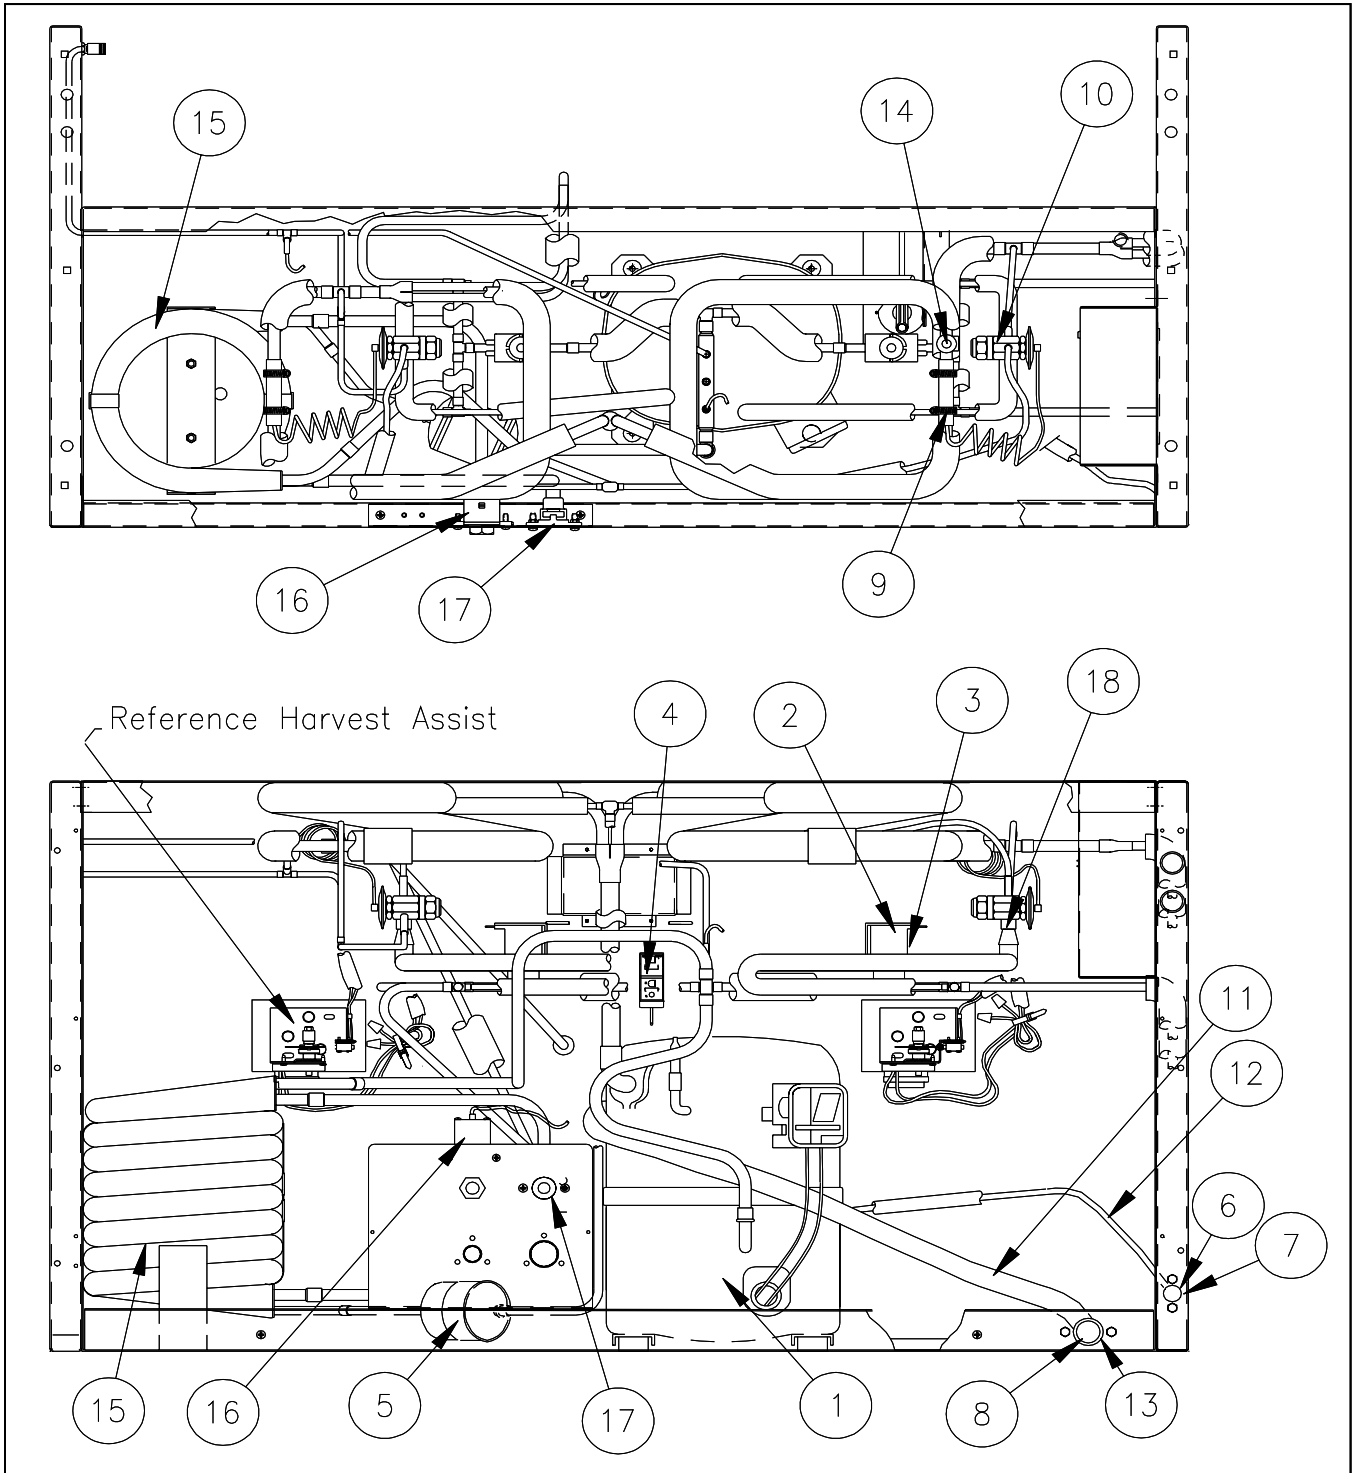

ICE1800/2100 Water Cooled Machine Shown

ICE Series Service Parts

Water Cooled

Item No.	Description	Model Number				
		ICE1806	ICE1807	ICE2005	ICE2106	ICE2107
1	Compressor	9181108-11	9181108-12	9181110-13	9181123-11	9181123-12
2	Hot Gas Valve Coil	9151123-04	9151123-04	9151123-04	9151123-04	9151123-04
3	Hot Gas Valve Body	9151123-01	9151123-01	9151123-01	9151123-01	9151123-01
4	Low Pressure Control	9041094-01	9041094-01	9041094-01	9041094-01	9041094-01
5	Filter Drier	9151004-03	9151004-03	9151004-03	9151004-03	9151004-03
6	Drop Adapter	9091074-01	9091074-01	9091074-01	9091074-01	9091074-01
7	Water Inlet Fitting	9091083-01	9091083-01	9091083-01	9091083-01	9091083-01
8	Purge Drain Fitting	9091119-01	9091119-01	9091119-01	9091119-01	9091119-01
9	Clamp-TXV Bulb	9021040-01	9021040-01	9021040-01	9021040-01	9021040-01
10	TXV	9151006-15	9151006-15	9151006-15	9151006-15	9151006-15
10	TXV (Beg. Ser. B2)	9151134-06	9151134-06	9151134-06	9151134-06	9151134-06
11	Purge Drain Hose	9051280-06	9051280-06	9051280-06	9051280-06	9051280-06
12	Tube (3.59 Ft.)	6021032-01	6021032-01	6021032-01	6021032-01	6021032-01
13	Clamp	9021010-14	9021010-14	9021010-14	9021010-14	9021010-14
14	High Temp Safety	9041087-01	9041087-01	9041087-01	9041087-01	9041087-01
15	Water Condenser	9141123-01	9141123-01	9141123-01	9141123-01	9141123-01
16	Water Valve	9041056-01	9041056-01	9041056-01	9041056-01	9041056-01
17	Drop Adapter 1/2"	9091063-02	9091063-02	9091063-02	9091063-02	9091063-02
18	Expansion Valve Assembly *	2041686-01	2041686-01	2041686-01	2041686-01	2041686-01

* Includes Distributor and Tubing

Item No.	Description	Model Number		
		ICE1405	ICE1406	ICE1407
1	Compressor	9181094-12	9181108-11	9181111-12
2	Hot Gas Valve Coil	9151123-04	9151123-04	9151123-04
3	Hot Gas Valve Body	9151123-02	9151123-02	9151123-02
4	Low Pressure Control	9041094-01	9041094-01	9041094-01
5	Filter Drier	9151004-03	9151004-03	9151004-03
6	Drop Adapter	9091074-01	9091074-01	9091074-01
7	Water Inlet Fitting	9091083-01	9091083-01	9091083-01
8	Purge Drain Fitting	9091119-01	9091119-01	9091119-01
9	Clamp-TXV Bulb	9021040-01	9021040-01	9021040-01
10	TXV	9151006-08	9151006-08	9151006-08
10	TXV (Beg. Ser. D2)	9131134-01	9151134-02	9151134-02
11	Purge Drain Hose	9051280-06	9051280-06	9051280-06
12	Tube (3.59 Ft.)	6021032-01	6021032-01	6021032-01
13	Clamp	9021010-14	9021010-14	9021010-14
14	High Temp Safety	9041087-01	9041087-01	9041087-01
15	Water Condenser	9141061-02	9141061-02	9141061-02
16	Water Valve	9041059-01	9041059-01	9041059-01
17	Drop Adapter 1/2"	9091063-02	9091063-02	9091063-02