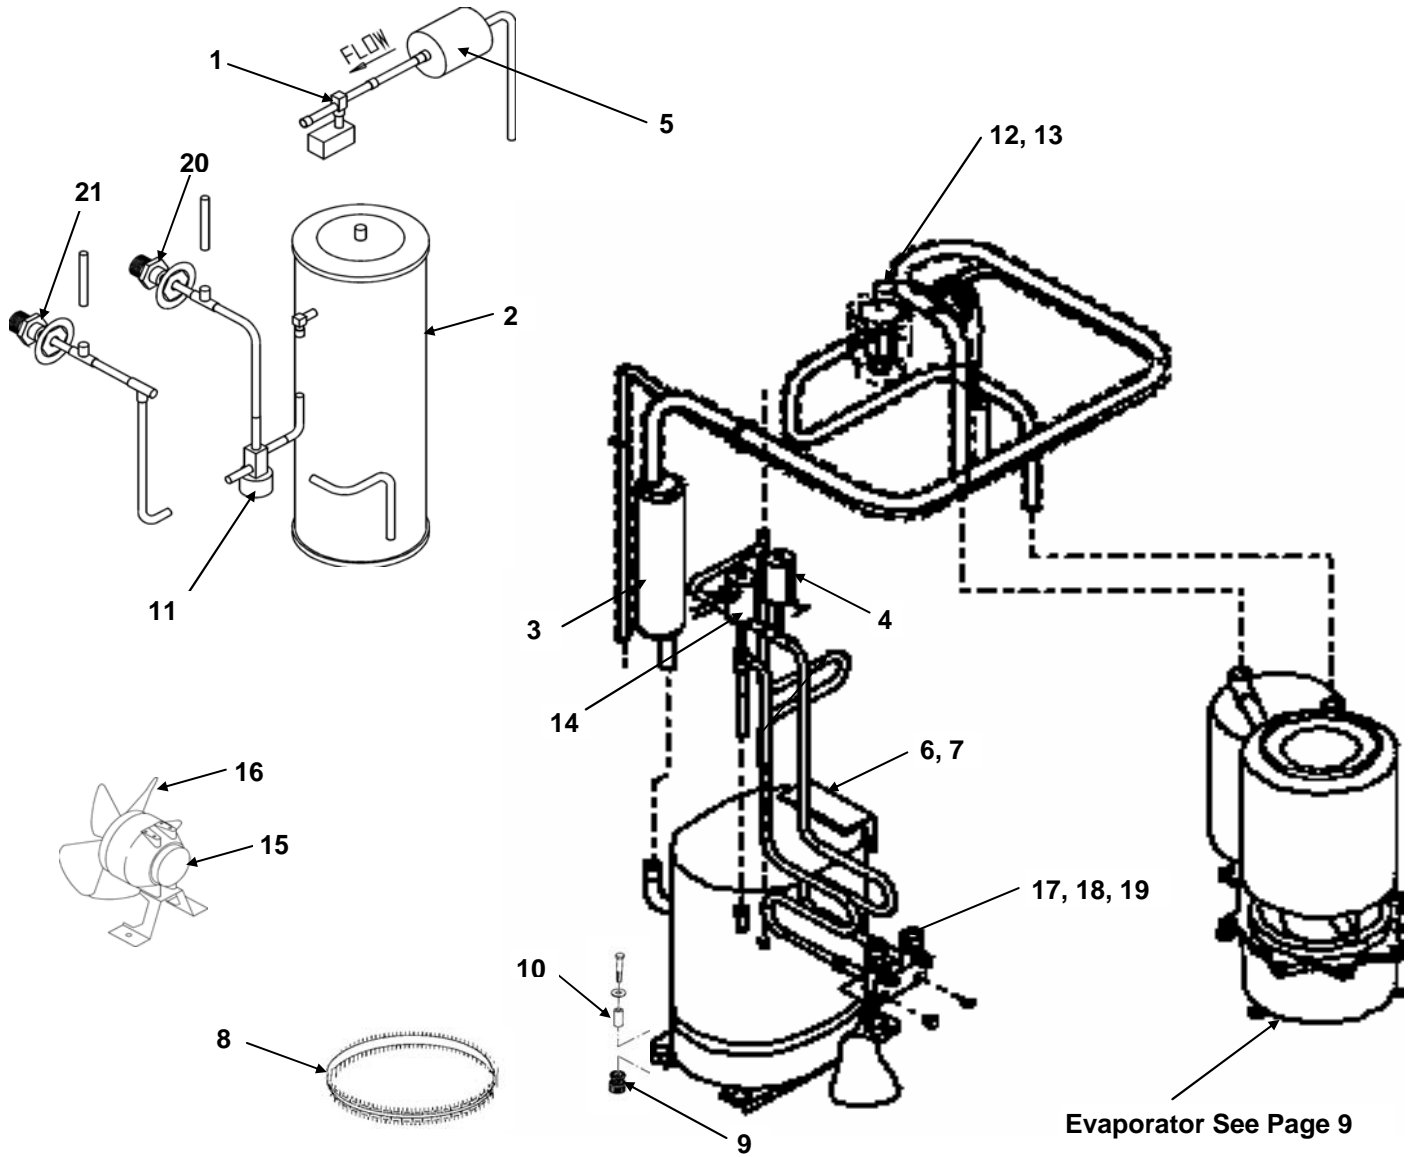

Evaporator See Page 9

Item No.	Model Number			Description
	GEM0650	GEM0956	GEM1256	
1	1011380-61	1011380-63	1011380-62	Liquid Line Solenoid
2	1011380-92	1011380-92	1011380-92	Receiver
3	N/A	1011380-31	N/A	Accumulator
4	1011380-52	1011380-52	1011380-52	High Pressure Cut Out
5	1011380-18	1011380-18	1011380-18	Drier
6	1011380-128	1011380-137	1011380-131	Compressor
7	1011380-125	Internal	Internal	Compressor Overload
8	1011380-60	1011380-59	1011380-59	Crankcase Heater-External
9	1011380-117	1011380-117	1011380-117	Grommet
10	1011380-115	1011380-115	1011380-115	Compressor Grommet Sleeve
11	1011380-47	1011380-47	1011380-47	Low Ambient Control
12	1011380-51	1011380-51	1011380-50	Expansion Valve
13	1011380-177	1011380-177	1011380-177	Expansion Valve Insulation Kit
14	1011380-53	1011380-53	1011380-53	Pump Down Control
15	1011380-57	1011380-58	N/A	Fan Motor
16	1011380-124	1011380-124	N/A	Fan Blade
17	1011380-94	1011380-94	1011380-94	Service Valve Body
18	1011380-95	1011380-95	1011380-95	Service Valve Core
19	1011380-96	1011380-96	1011380-96	Service Valve Cap
20	1011380-98	1011380-98	1011380-98	Quick Connect Fitting 3/8 Inch
21	1011380-97	1011380-97	1011380-97	Quick Connect Fitting 1/2 Inch