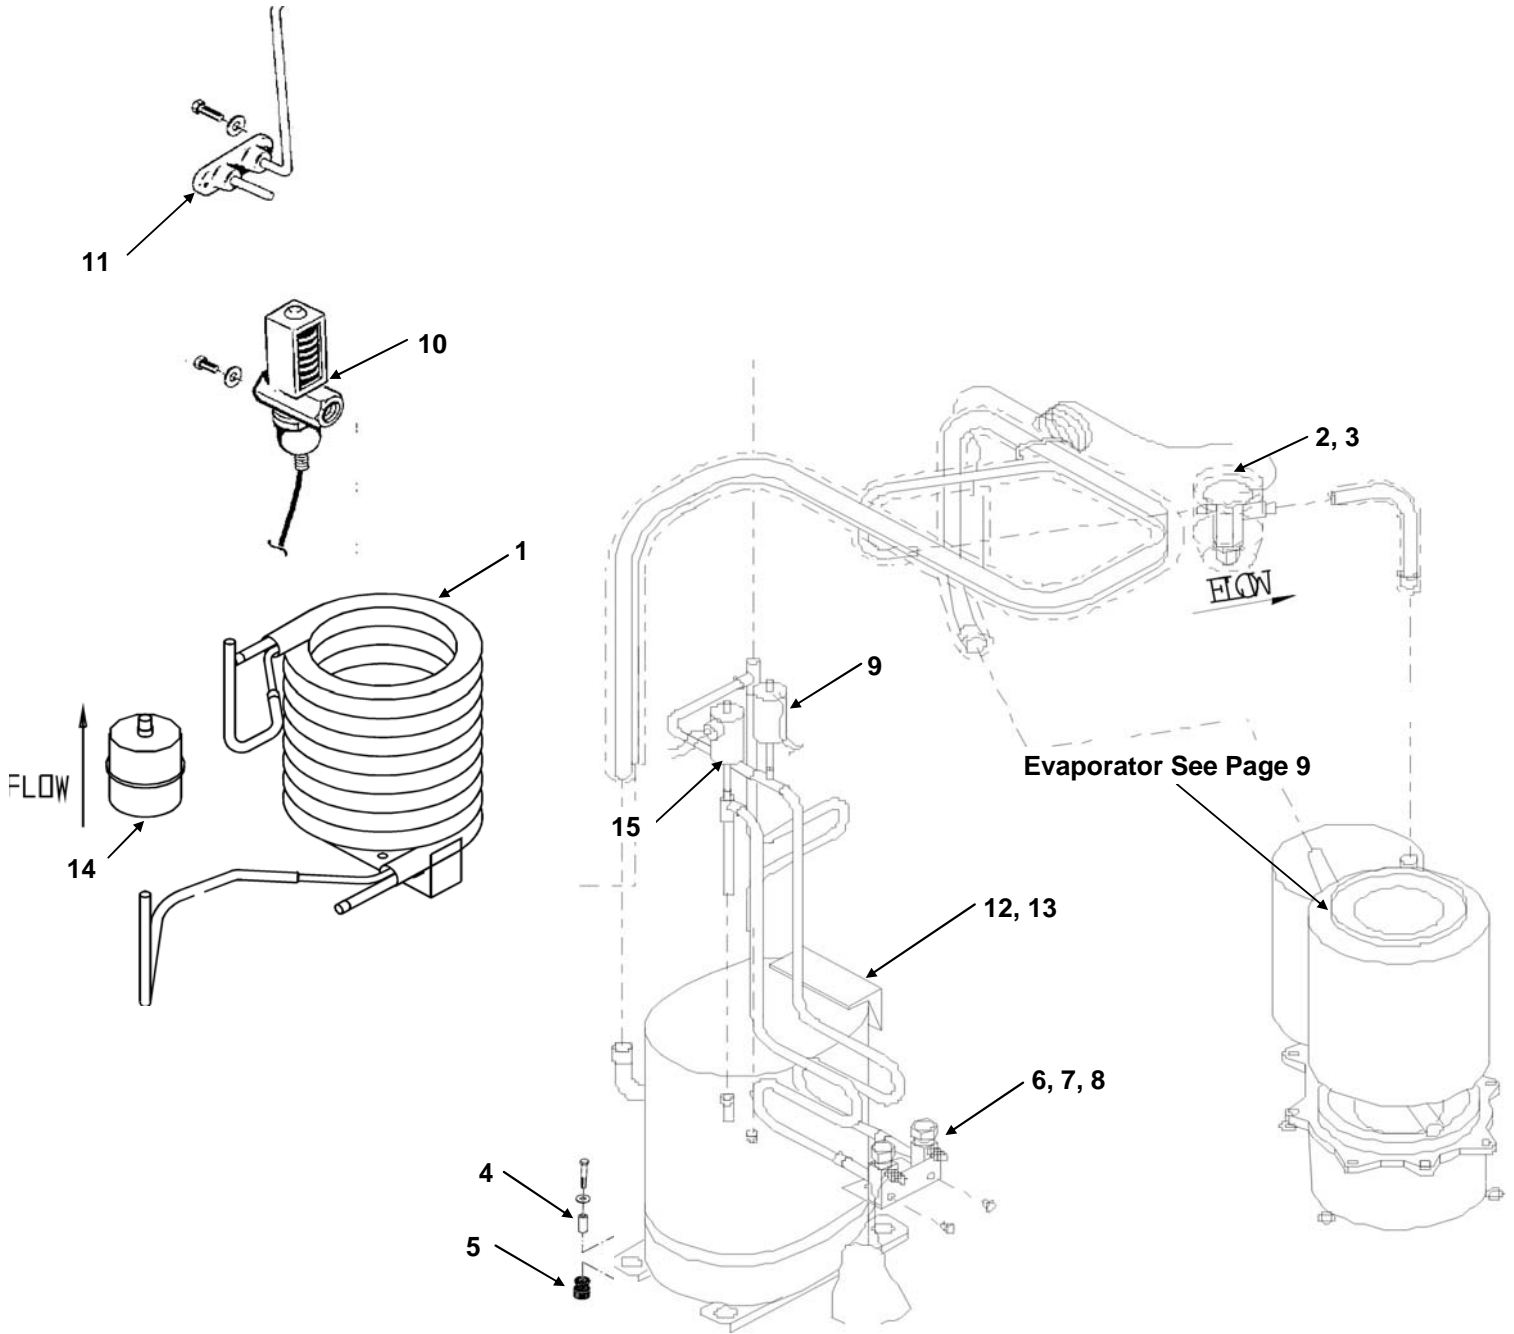

Item No.	Model Number			Description
	GEM0650	GEM0956	GEM1256	
1	1011380-144	1011380-145	1011380-146	Water Cooled Condenser
2	1011380-51	1011380-51	1011380-51	Expansion Valve
3	1011380-177	1011380-177	1011380-177	Expansion Valve Insulation Kit
4	1011380-115	1011380-115	1011380-115	Compressor Grommet Sleeve
5	1011380-117	1011380-117	1011380-117	Grommet
6	1011380-94	1011380-94	1011380-94	Service Valve Body
7	1011380-95	1011380-95	1011380-95	Service Valve Core
8	1011380-96	1011380-96	1011380-96	Service Valve Cap
9	1011380-52	1011380-52	1011380-52	High Pressure Cut Out
10	1011380-49	1011380-49	1011380-49	Water Regulating Valve
11	1011380-149	1011380-201	1011380-201	Drain Assembly
12	1011380-128	1011380-137	1011380-131	Compressor
13	1011380-125	Internal	Internal	Compressor Overload
14	1011380-18	1011380-18	1011380-18	Drier
15	1011380-53	1011380-53	1011380-53	Low Pressure Cut Out