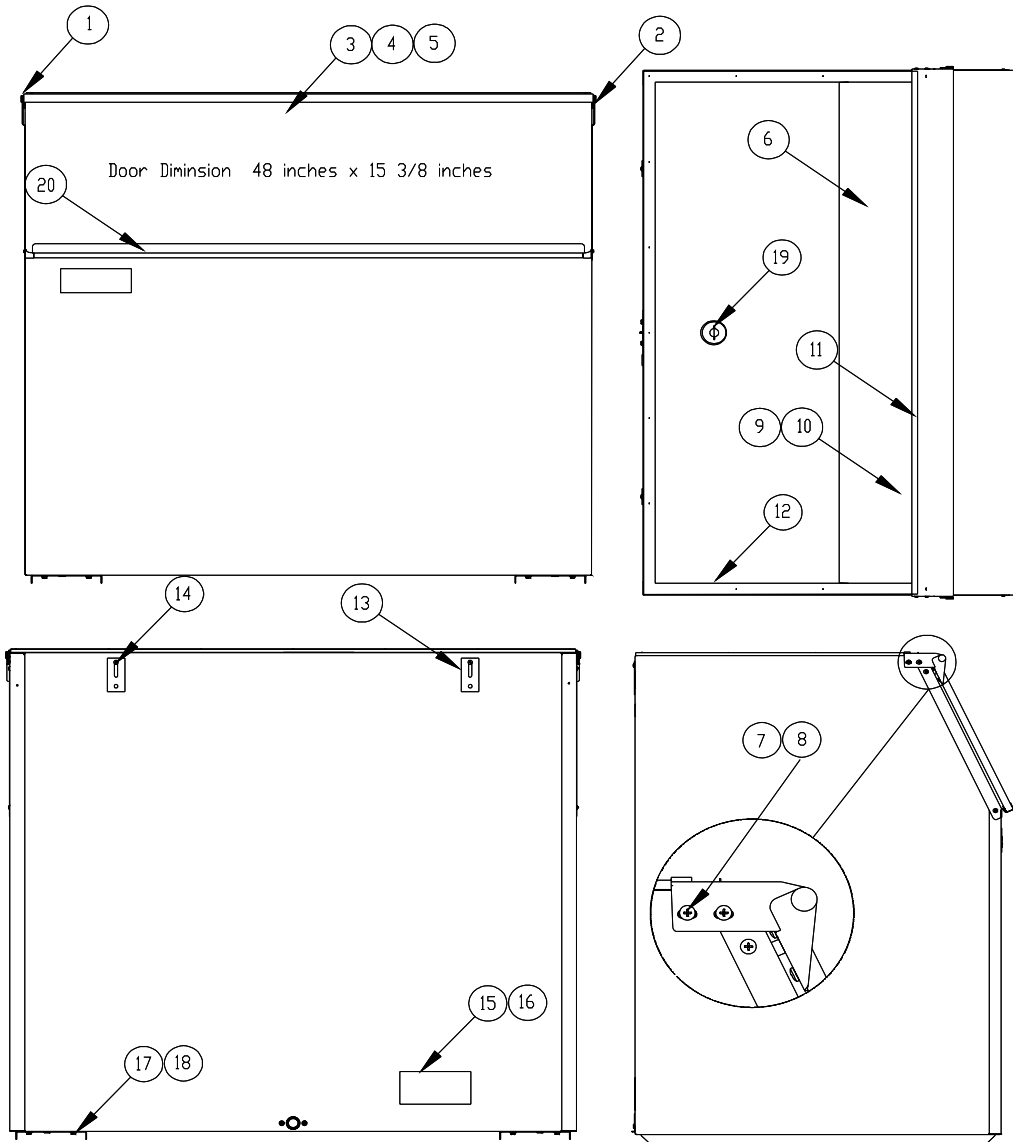

Storage Bin

B100 Bin

Item	B100 Bin	Description
1	2031302-01	Hinge-Left Hand
2	2031302-02	Hinge-Right Hand
3	2031303-95	Door, 30 x 15 3/8 Black Only (Includes Gasket)
4	6081036-01	Door Gasket 6.50 Ft. Required
5	9031008-15	Screw-Hinge to Door
6	2101252-03S	Drip Shield/Ice Deflector
7	9031098-03	Drip Shield Screw
8	9031141-01	Plastic Nut
9	3012646-01	Drip Shield Stainless Steel Stiffner
10	9031113-04	Drip Shield Stainless Steel Stiffner Screws
11	6081027-01	Drip Shield Gasket (Tear Drop) 4.44 Ft Required
12	6081004-06	Bin Perimeter Gasket 8.00 Ft. Required
13	3012608-01	Connecting Strap
14	9031113-03	Connecting Strap Screw
15	9021095-01	Leg Set (4 Ea.)
16	9051127-01	Ice Scoop
17	2101310-03	Leg Support (Includes Nut Retainers)
18	9031012-03	Nut Retainer (1/2-13 Thread)
19	9051126-01	Drain Plug
20	3012664-01	Bin Door Brace