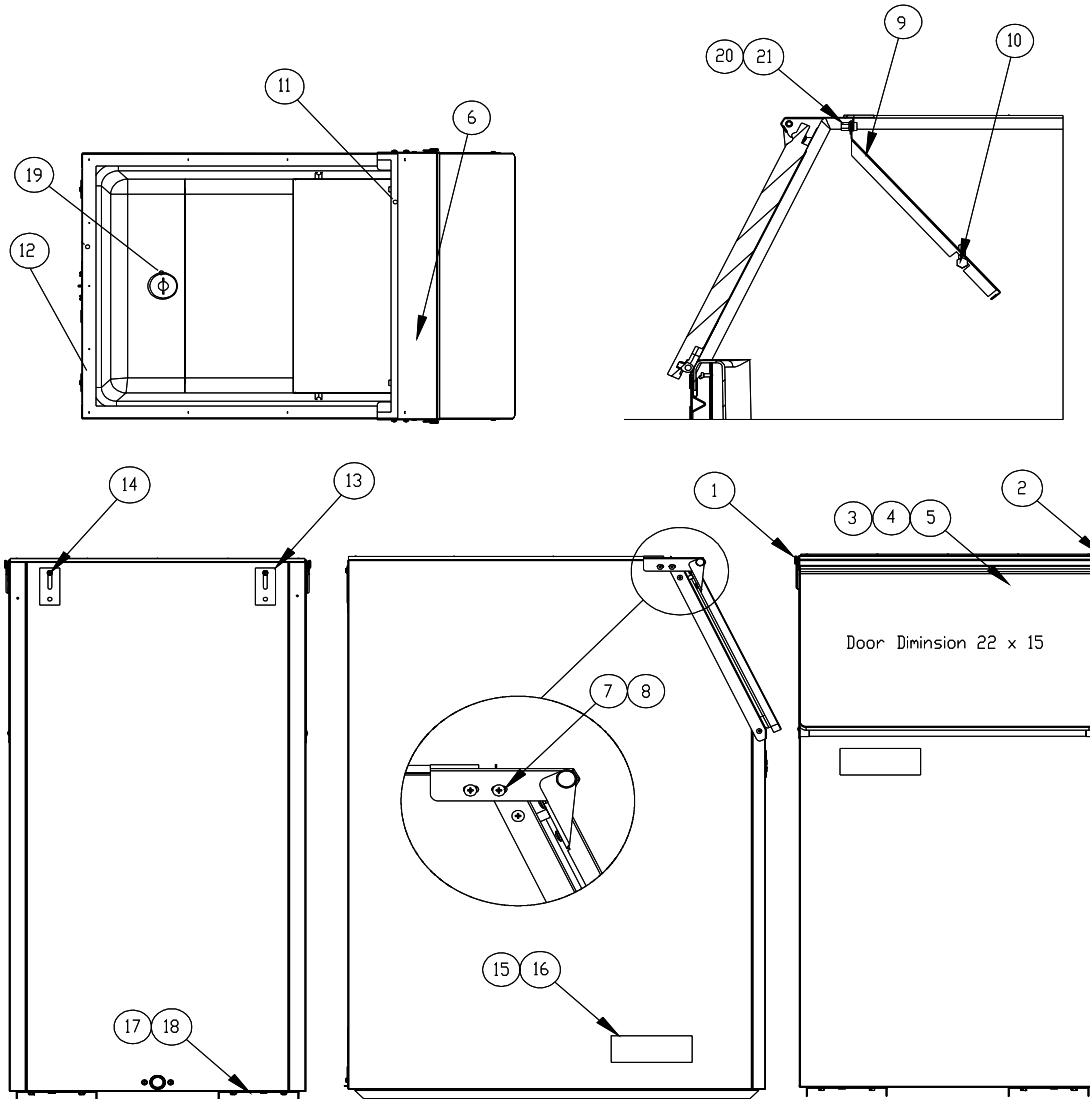

ICE o-Matic®

SERVICE PARTS MANUAL

Storage Bins

Storage Bin

B25 Bin

Item	B25 Bin	Description
1	2031302-01	Hinge-Left Hand
2	2031302-02	Hinge-Right Hand
3	2031303-97	Door, 30 x 11.375 Black Only (Includes Gasket)
4	6081036-01	Door Gasket 3.00 Ft. Required
5	9031008-15	Screw-Hinge to Door
6	2101252-01S	Drip Shield/Ice Deflector
7	9031098-03	Drip Shield Screw
8	9031141-01	Plastic Nut
9	3012646-03	Drip Shield Stainless Steel Stiffner
10	9031113-04	Drip Shield Stainless Steel Stiffner Screws
11	6081027-01	Drip Shield Gasket (Tear Drop) 2.94 Ft Required
12	6081004-06	Bin Perimeter Gasket 6.33 Ft. Required
13	3012608-01	Connecting Strap
14	9031113-03	Connecting Strap Screw
15	9021095-01	Leg Set (4 Ea.)
16	9051127-01	Ice Scoop
17	2031453-01	Leg Support (Includes Nut Retainers)
18	9031012-03	Nut Retainer (1/2-13 Thread)

Storage Bin

B42 Bin

Item	B42 Bin	Description
1	2031302-01	Hinge-Left Hand
2	2031302-02	Hinge-Right Hand
3	2031303-98	Door, 22 x 15 Black (Includes Gasket)
4	6081036-01	Door Gasket 4.00 Ft. Required
5	9031008-15	Screw-Hinge to Door
6	2031334-09	Drip Shield
7	9031098-03	Drip Shield Screw
8	9031141-01	Plastic Nut
9	3011984-03	Ice Deflector
10	9031116-01	Hex Standoff
11	6081027-01	Drip Shield Gasket (Tear Drop) 2.28 Ft Required
12	6081033-01	Bin Perimeter Gasket 5.70 Ft. Required
13	3012608-01	Connecting Strap
14	9031113-03	Connecting Strap Screw
15	9021095-01	Leg Set (4 Ea.)
16	9051127-01	Ice Scoop
17	2101210-03	Leg Support (Includes Nut Retainers)
18	9031012-03	Nut Retainer (1/2-13 Thread)
19	9051126-01	Drain Plug
20	9031122-03	Thumbscrew
21	9031004-19	Washer, Rubber