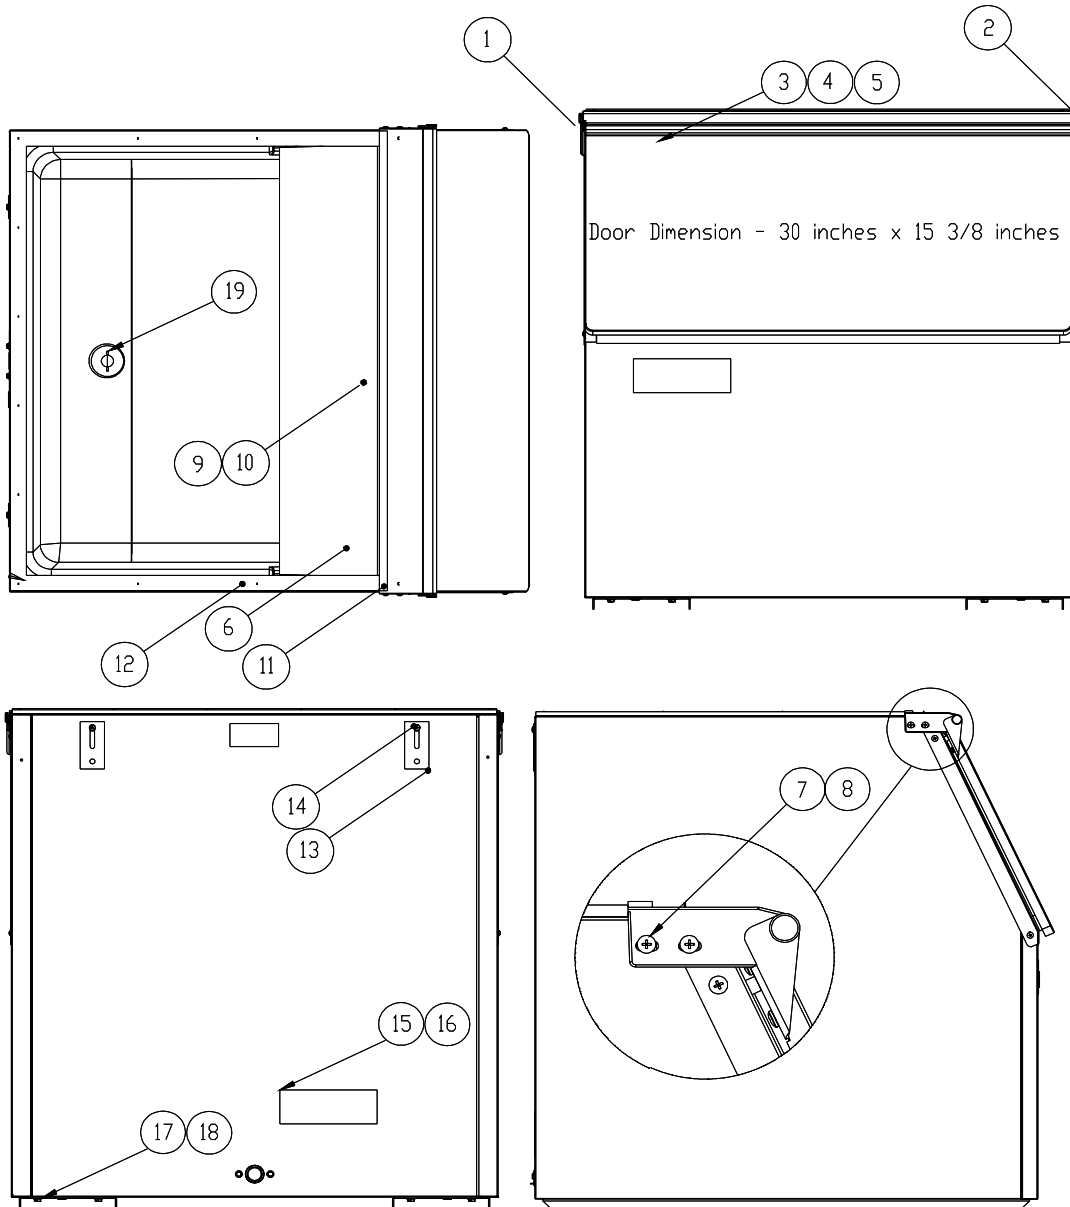

Storage Bin

B40/B55 Bins

Item	B40 Bin	B55 Bin	Description
1	2031302-01	2031302-01	Hinge-Left Hand
2	2031302-02	2031302-02	Hinge-Right Hand
3	2031303-93	2031303-93	Door, 30 x 15.375 Black Only (Includes Gasket)
4	6081036-01	6081036-01	Door Gasket 5.00 Ft. Required
5	9031008-15	9031008-15	Screw-Hinge to Door
6	2101252-02S	2101252-02S	Drip Shield/Ice Deflector- Includes Brace
7	9031098-03	9031098-03	Drip Shield Screw
8	9031141-01	9031141-01	Plastic Nut
9	3012646-02	3012646-02	Drip Shield Stainless Steel Brace
10	9031113-04	9031113-04	Drip Shield Stainless Steel Stiffner Screws
11	6081027-01	6081027-01	Drip Shield Gasket (Tear Drop) 2.94 Ft Required
12	6081004-06	6081004-06	Bin Perimeter Gasket 6.50 Ft. Required
13	3012608-01	3012608-01	Connecting Strap
14	9031113-03	9031113-03	Connecting Strap Screw
15	9021095-01	9021095-01	Leg Set (4 Ea.)
16	9051127-01	9051127-01	Ice Scoop
17	2101310-03	2101310-03	Leg Support (Includes Nut Retainers)
18	9031012-03	9031012-03	Nut Retainer (1/2-13 Thread)
19	9051126-01	9051126-01	Drain Plug