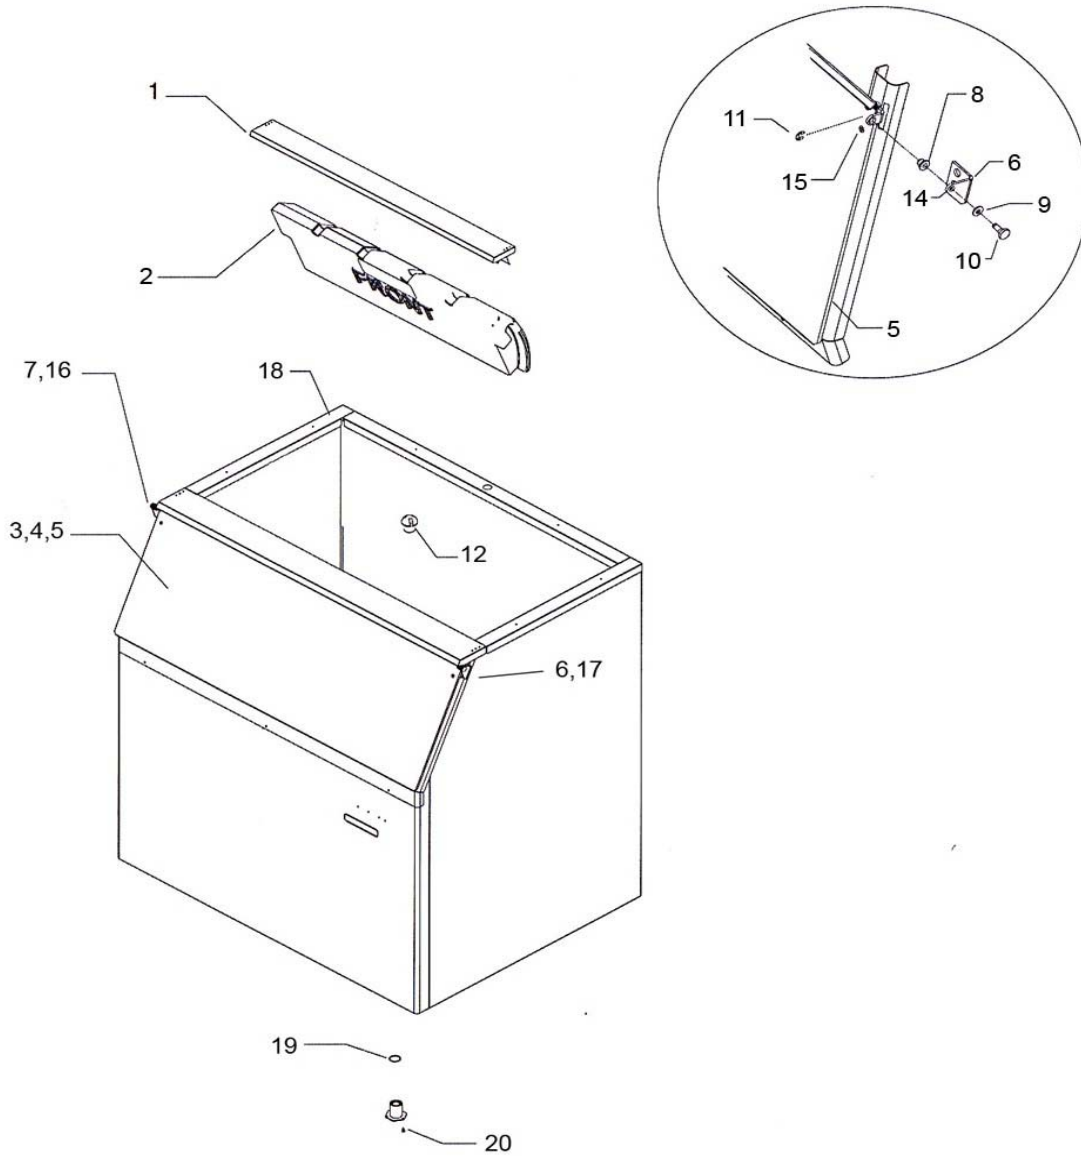

Storage Bin

B75 Bin

Item	B75	Description
1	1011369-01	Canopy
2	1011369-02	Baffle
3	1011369-03	Door Assembly
4	1011369-04	Drip Molding
5	1011369-05	Door Gasket (10 Feet Required)
6	1011369-06	Hinge R/H
7	1011369-07	Hinge L/H
8	1011369-08	Hinge Bushing
9	1011369-09	Hinge Spacer
10	1011369-10	Shoulder Screw
11	1011369-11	E-Clip
12	1011369-12	Drain Top
13	1011369-13	Legs, Painted (Set of 4)
14	1011369-14	Screw - Hinge to Frame
15	1011369-15	Screw - Hinge to Door
16	1011369-16	Door Hinge L/H
17	1011369-17	Door Hinge R/H
18	1011339-104	Gasket
19	1011351-69	O-Ring
20	1011351-05	Drain Bottom