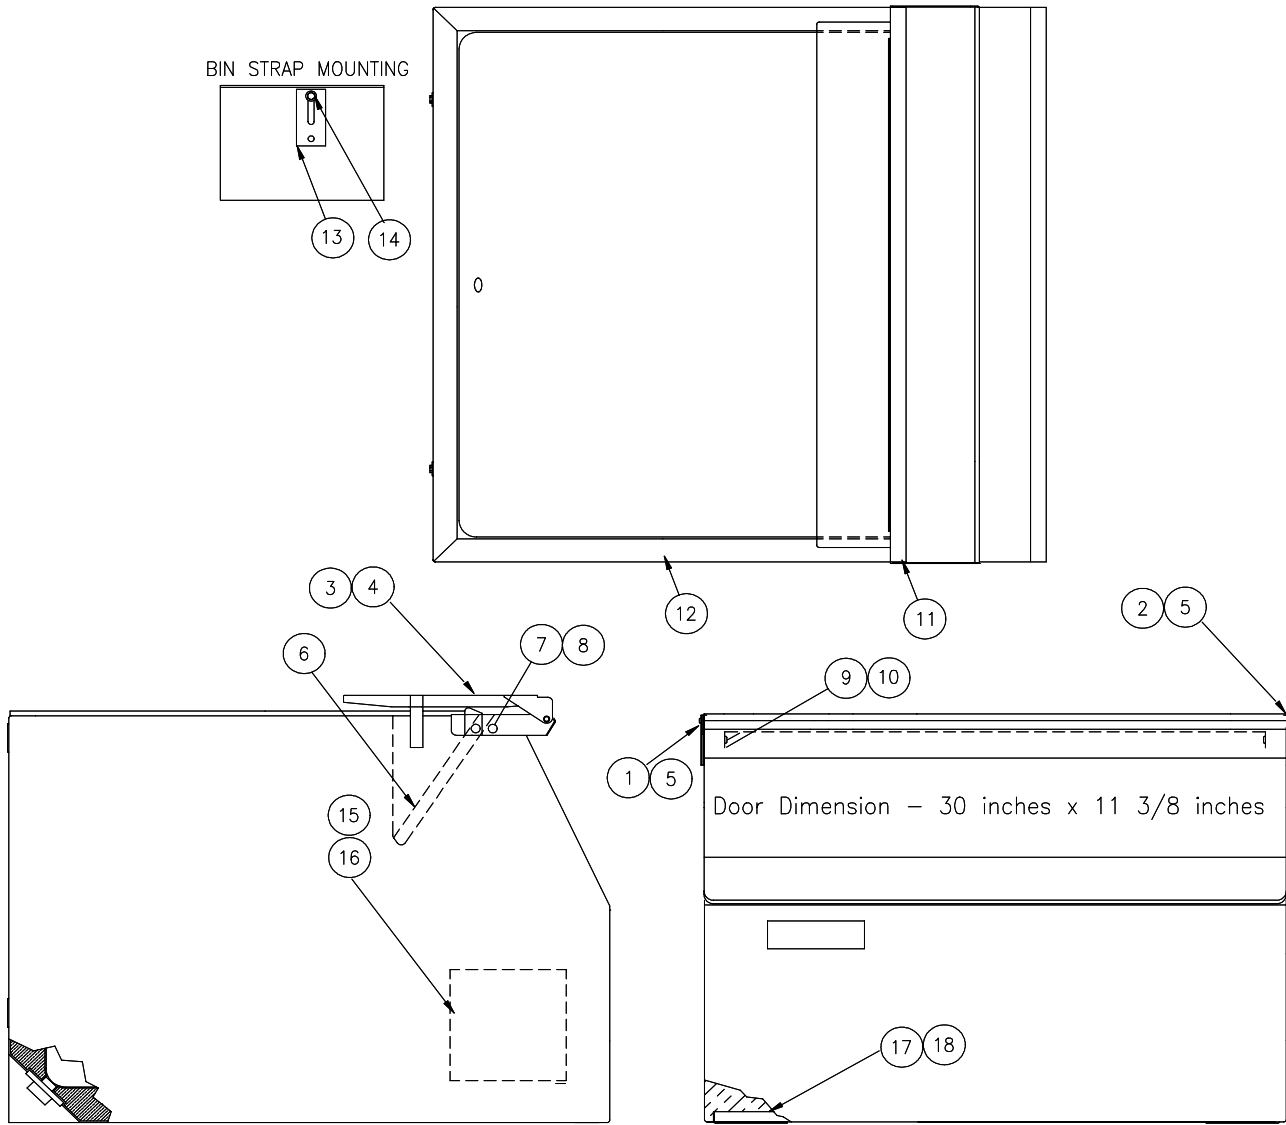

ICE o-Matic®

SERVICE PARTS MANUAL

Storage Bins

Storage Bin

B25 Bin

Item	B25 Bin	Description
1	2031302-01	Hinge-Left Hand
2	2031302-02	Hinge-Right Hand
3	2031303-97	Door, 30 x 11.375 Black Only (Includes Gasket)
4	6081036-01	Door Gasket 3.00 Ft. Required
5	9031008-15	Screw-Hinge to Door
6	2101252-01S	Drip Shield/Ice Deflector
7	9031098-03	Drip Shield Screw
8	9031141-01	Plastic Nut
9	3012646-03	Drip Shield Stainless Steel Stiffner
10	9031113-04	Drip Shield Stainless Steel Stiffner Screws
11	6081027-01	Drip Shield Gasket (Tear Drop) 2.94 Ft Required
12	6081004-06	Bin Perimeter Gasket 6.33 Ft. Required
13	3012608-01	Connecting Strap
14	9031113-03	Connecting Strap Screw
15	9021095-01	Leg Set (4 Ea.)
16	9051127-01	Ice Scoop
17	2031453-01	Leg Support (Includes Nut Retainers)
18	9031012-03	Nut Retainer (1/2-13 Thread)

Storage Bin

B42 Bin

Item	B42 Bin	Description
1	2031302-01	Hinge-Left Hand
2	2031302-02	Hinge-Right Hand
3	2031303-98	Door, 22 x 15 Black (Includes Gasket)
4	6081036-01	Door Gasket 4.00 Ft. Required
5	9031008-15	Screw-Hinge to Door
6	2031334-09	Drip Shield
7	9031098-03	Drip Shield Screw
8	9031141-01	Plastic Nut
9	3011984-03	Ice Deflector
10	9031116-01	Hex Standoff
11	6081027-01	Drip Shield Gasket (Tear Drop) 2.28 Ft Required
12	6081033-01	Bin Perimeter Gasket 5.70 Ft. Required
13	3012608-01	Connecting Strap
14	9031113-03	Connecting Strap Screw
15	9021095-01	Leg Set (4 Ea.)
16	9051127-01	Ice Scoop
17	2101210-03	Leg Support (Includes Nut Retainers)
18	9031012-03	Nut Retainer (1/2-13 Thread)
19	9051126-01	Drain Plug
20	9031122-03	Thumbscrew
21	9031004-19	Washer, Rubber